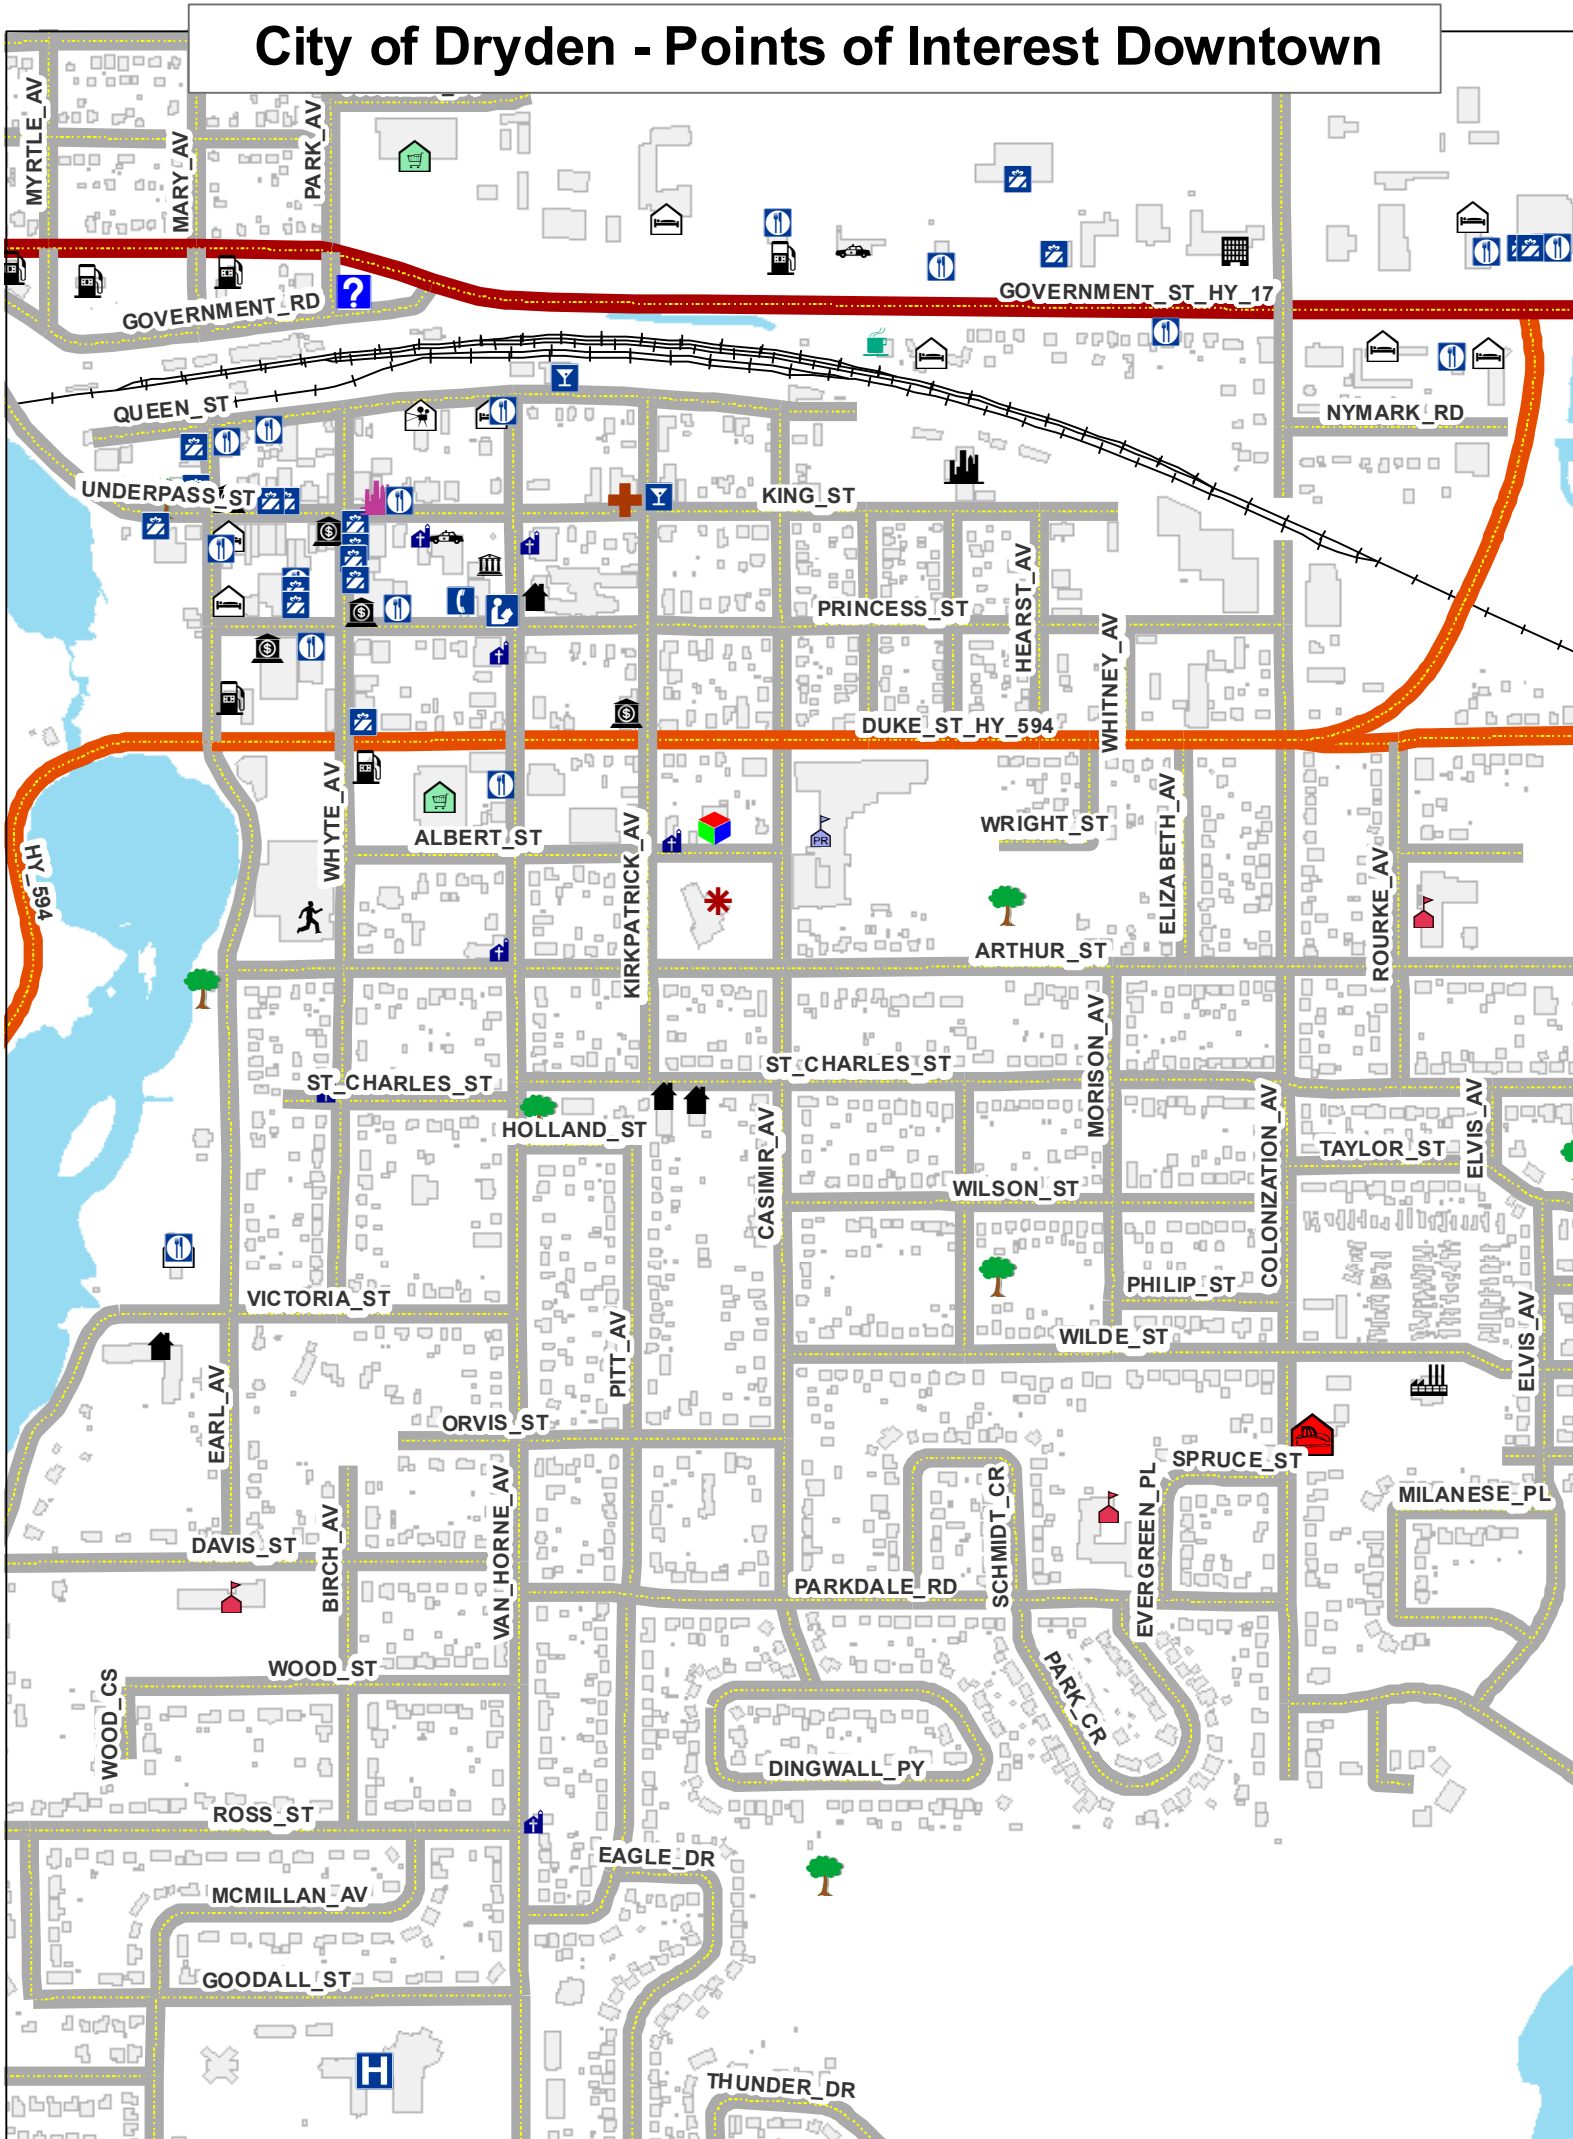

City of Dryden - Points of Interest Downtown

- | | | | | | | | | | |
|--|------------------------------|--|---------------|--|-----------------------|--|-------------------|--|-----------------------|
| | Accommodations | | City Hall | | HOSPITAL | | Park | | Sewer Treatment Plant |
| | Auditorium & Learning Centre | | Coffee Shop | | Homes for the Elderly | | Post Office | | Telephone |
| | Bank | | Fire Services | | Highschool | | School | | Vetrinarian |
| | City offices | | Fair Grounds | | Tourist Information | | Public Works | | Wine, Ale, Spirit |
| | Church | | Gas Station | | Library | | Recreation Center | | Water Treatment Plant |
| | Cinema | | Greyhound Bus | | Domtar Mill | | Restaurant | | Retail Stores |
| | Child Day Care | | Grocery Store | | Police Station | | | | |
| | Cemetery | | | | | | | | |

1:8,000

Map Created by: City of Dryden
 Date Created: Jan 10th 2008
 UTM NAD83 Zone 15

This Map is illustrative only.
 Do not Rely on it as being a precise
 indicator of routes, locations of features,
 nor as a guide to navigation.