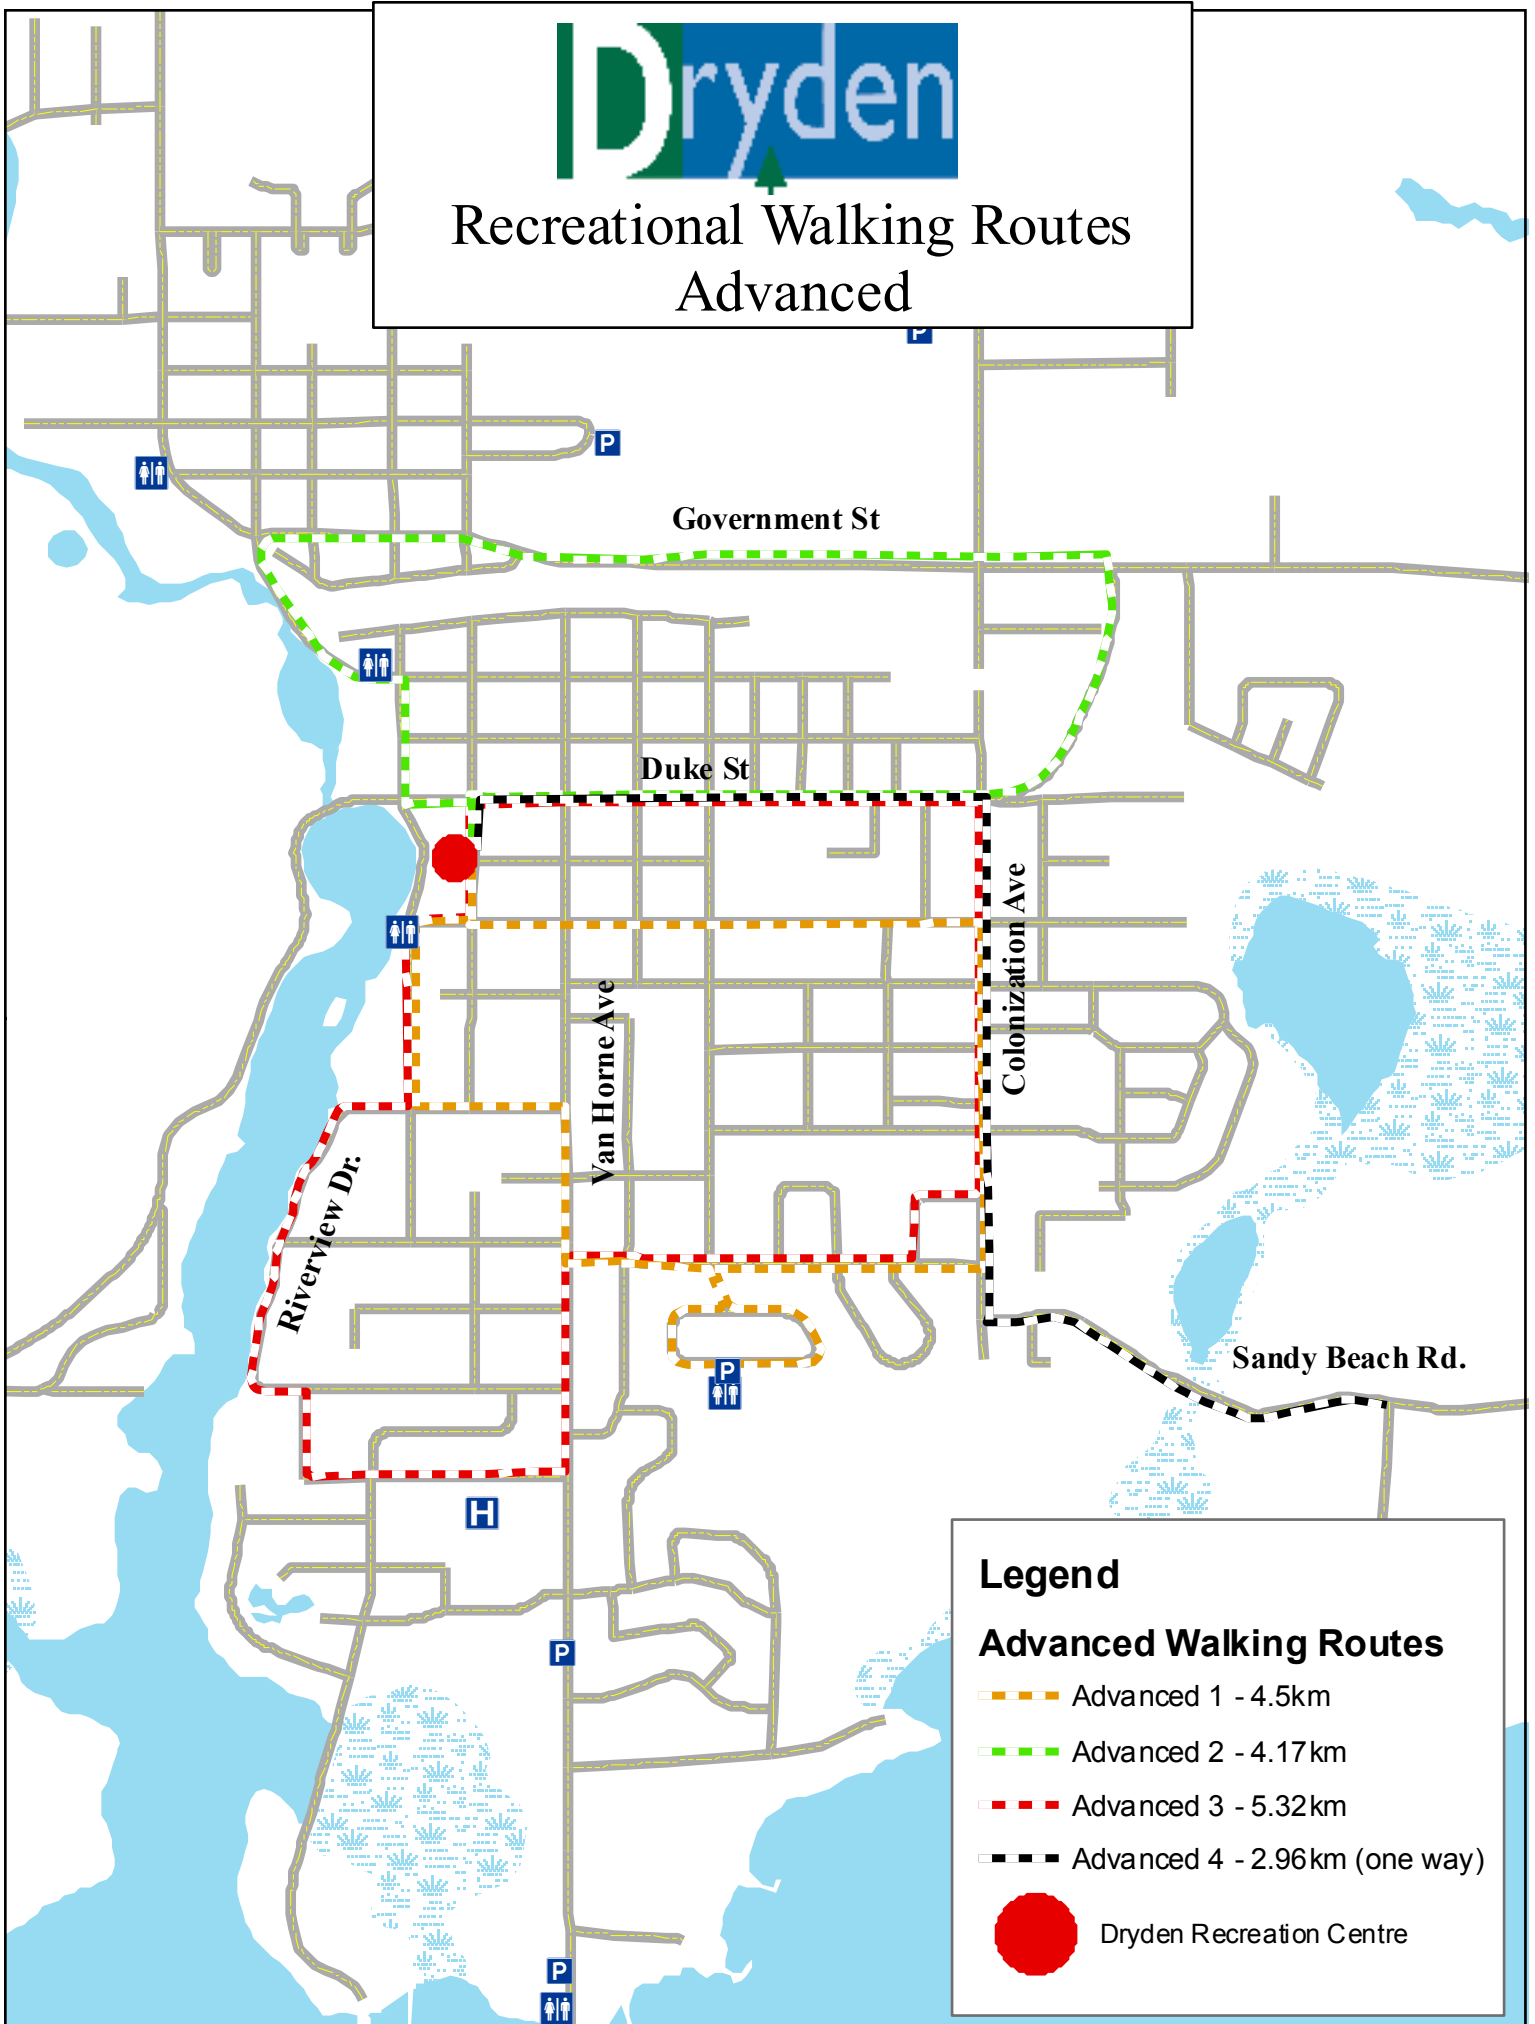

Recreational Walking Routes Advanced

Legend

Advanced Walking Routes

- Advanced 1 - 4.5km
- Advanced 2 - 4.17km
- Advanced 3 - 5.32km
- Advanced 4 - 2.96km (one way)

 Dryden Recreation Centre