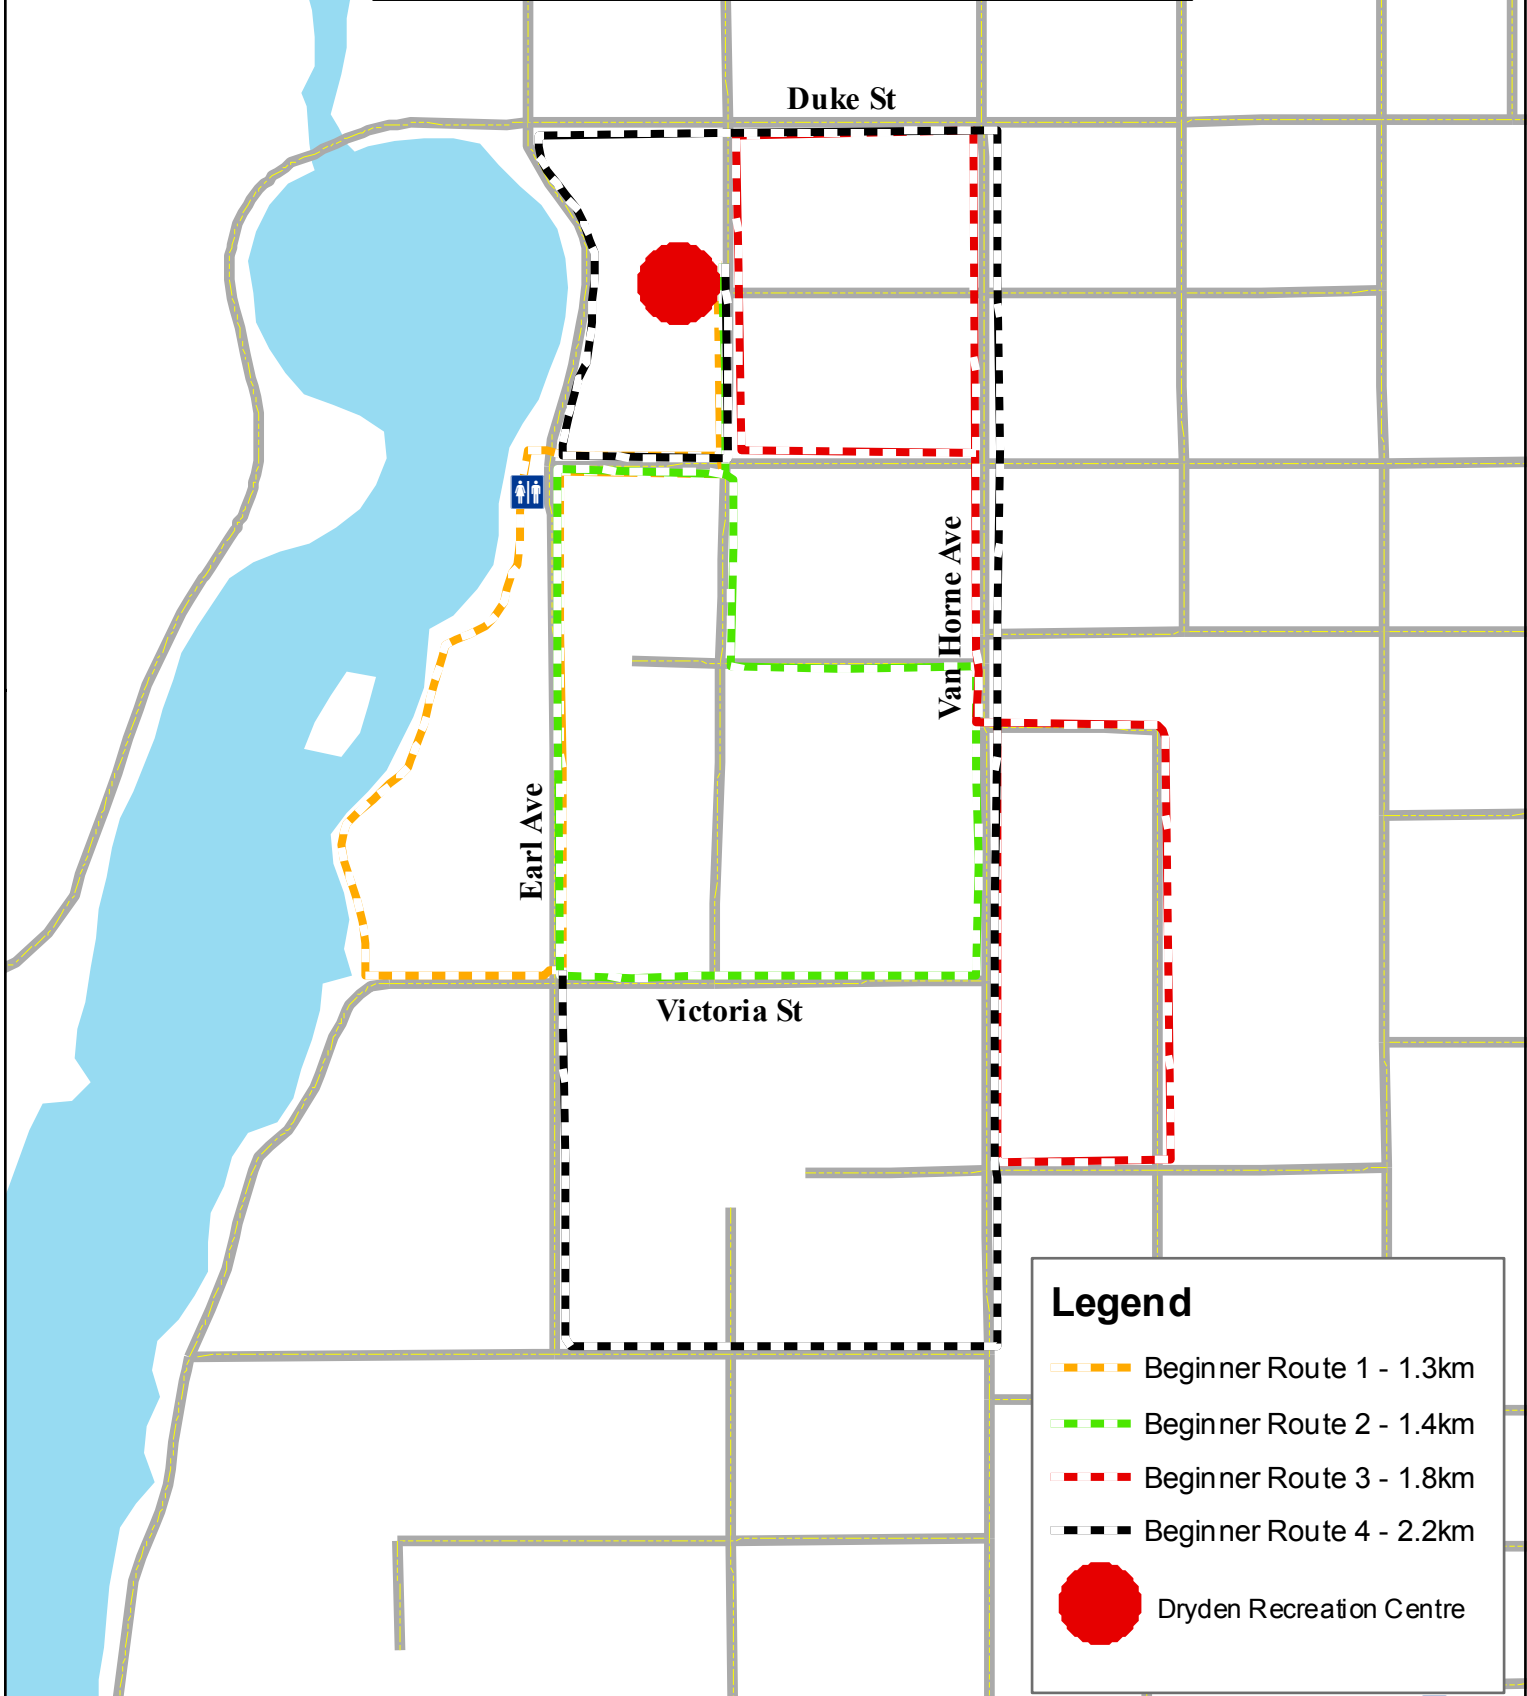

Recreational Walking Routes Beginner

Legend

- Beginner Route 1 - 1.3km
- Beginner Route 2 - 1.4km
- Beginner Route 3 - 1.8km
- Beginner Route 4 - 2.2km
- Dryden Recreation Centre