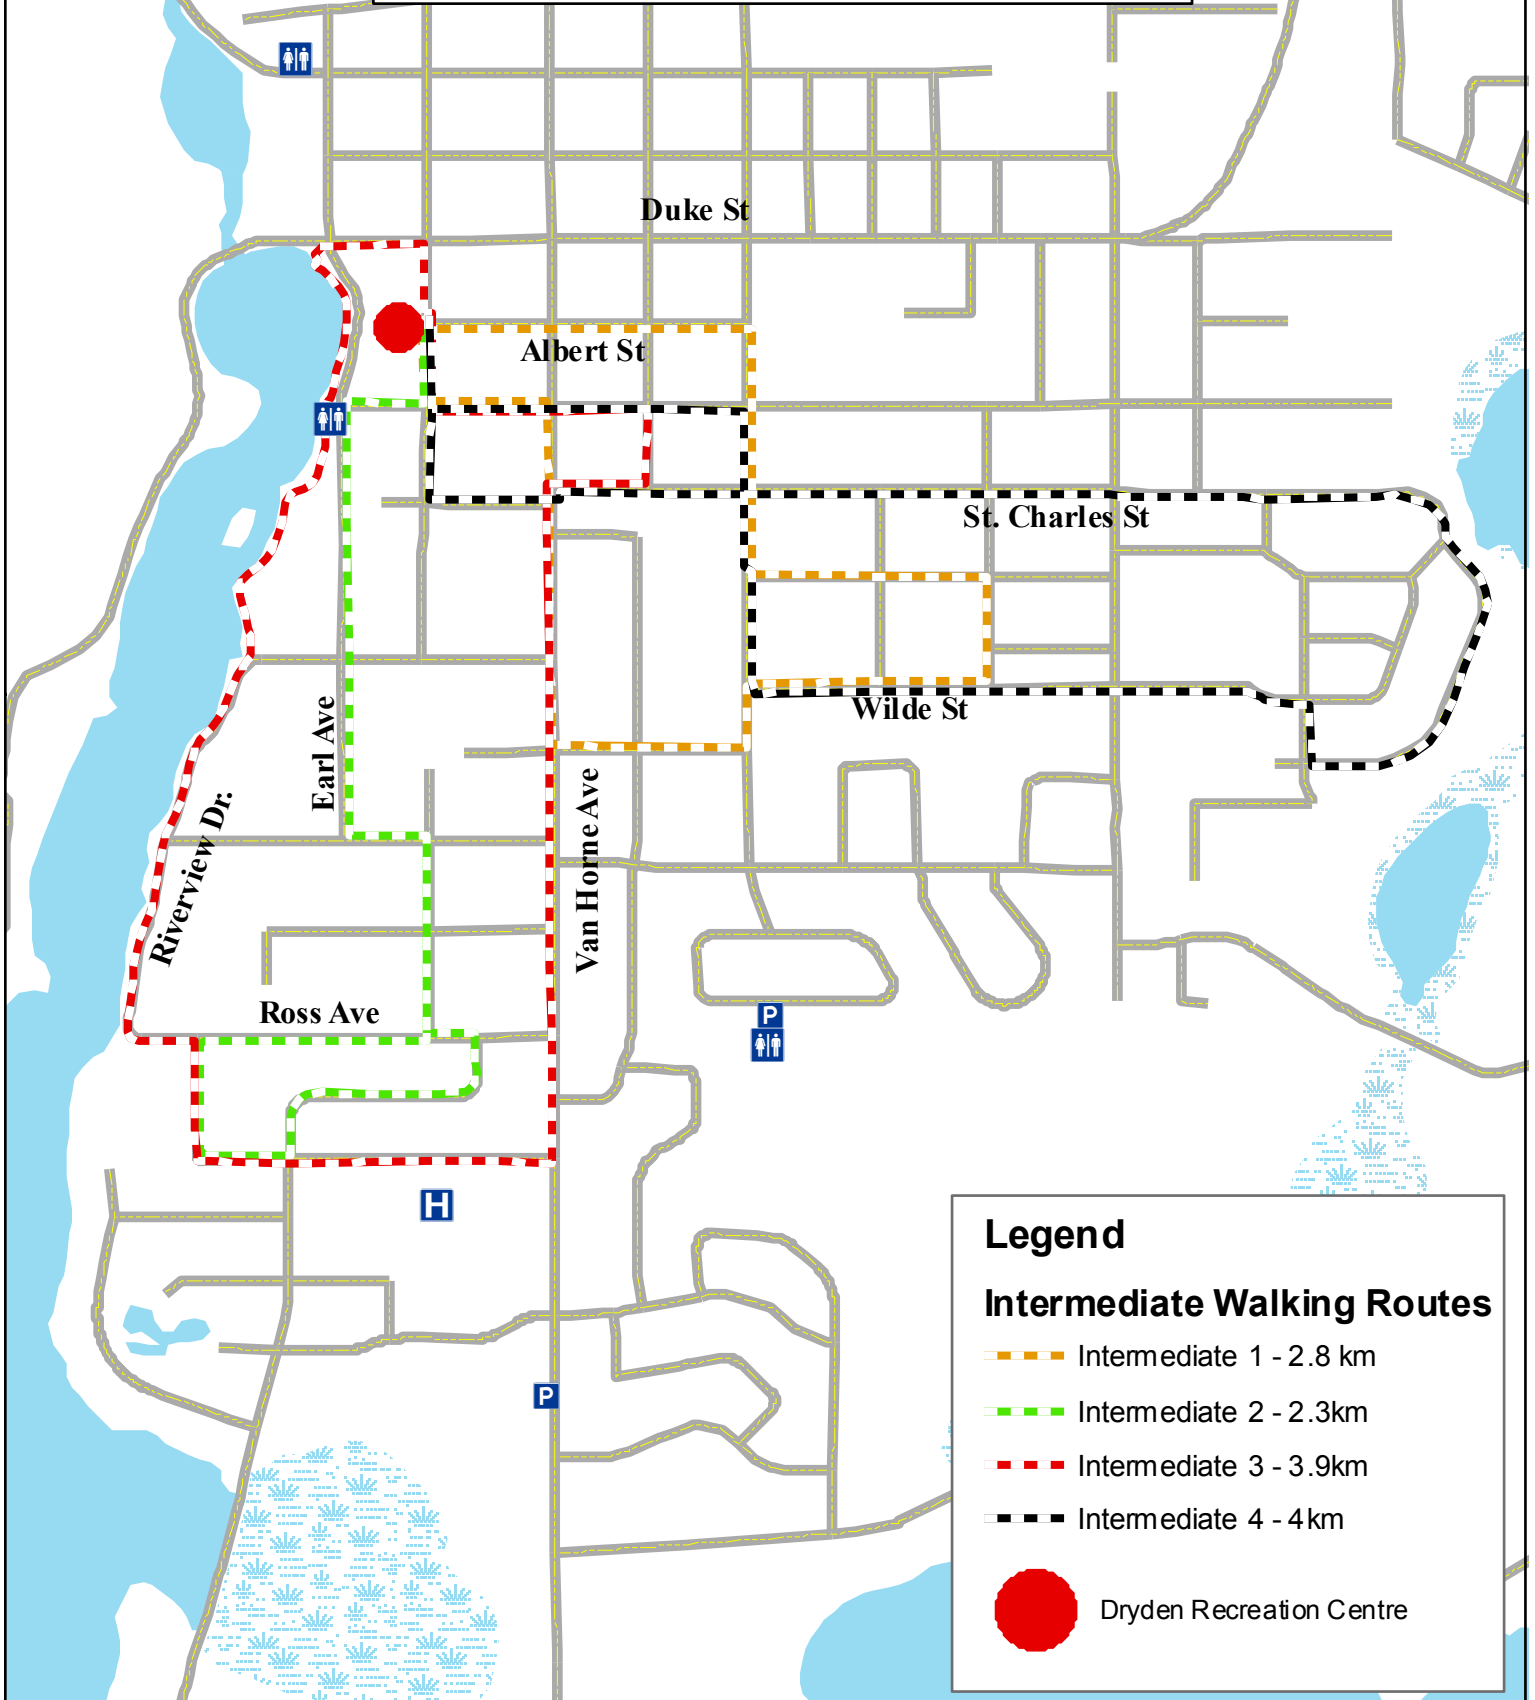

# Recreational Walking Routes Intermediate

## Legend

### Intermediate Walking Routes

- Intermediate 1 - 2.8 km
- Intermediate 2 - 2.3 km
- Intermediate 3 - 3.9 km
- Intermediate 4 - 4 km

 Dryden Recreation Centre