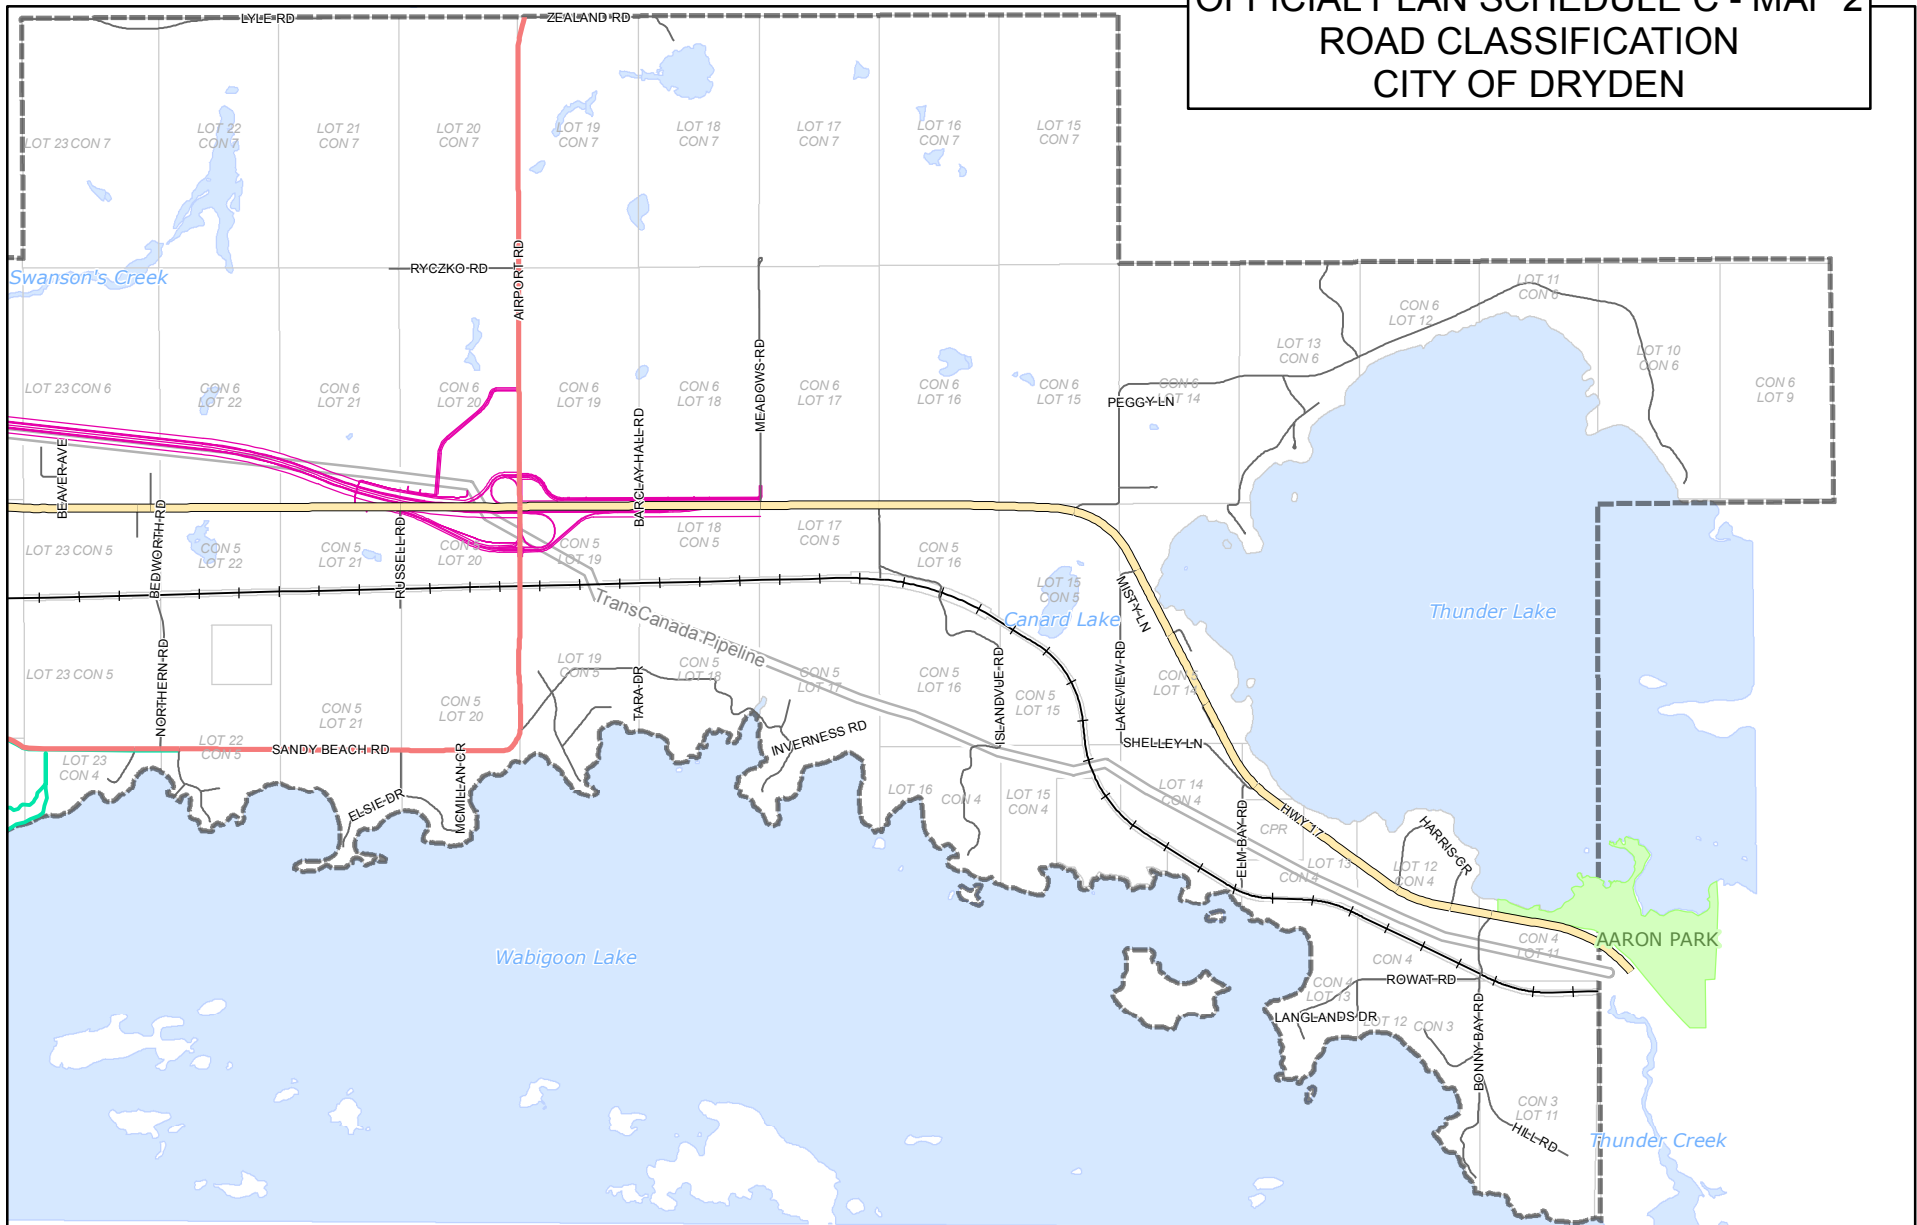

**OFFICIAL PLAN SCHEDULE C - MAP 2
ROAD CLASSIFICATION
CITY OF DRYDEN**

Legend

Provincial Highways	Proposed Local Roads	Municipal Boundary
Arterial Road	Proposed Arterial Roads	Concession Lots
Collector Road	Future Highway 17 Alignment	Aaron Park
Trails	Water Bodies	
Rail		

Map Created by: City of Dryden
Date Created: April 23, 2012

UTM NAD83 Zone 15

This Map is illustrative only. Do not rely on it as being a precise indicator of routes, locations of features, nor as a guide to navigation.