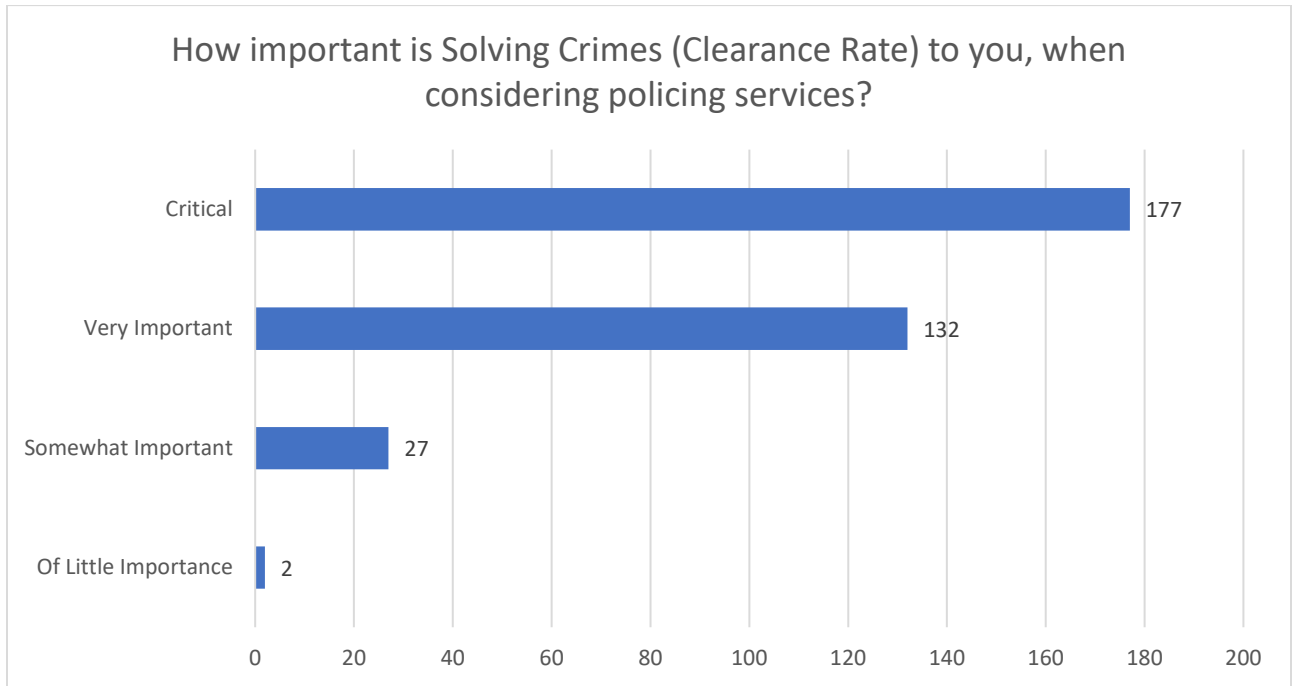

Public Survey Results for the 2020/2021 Police Costing Review

Question 1

Question 2

Question 3

Question 4

Question 5

Question 6

Question 7