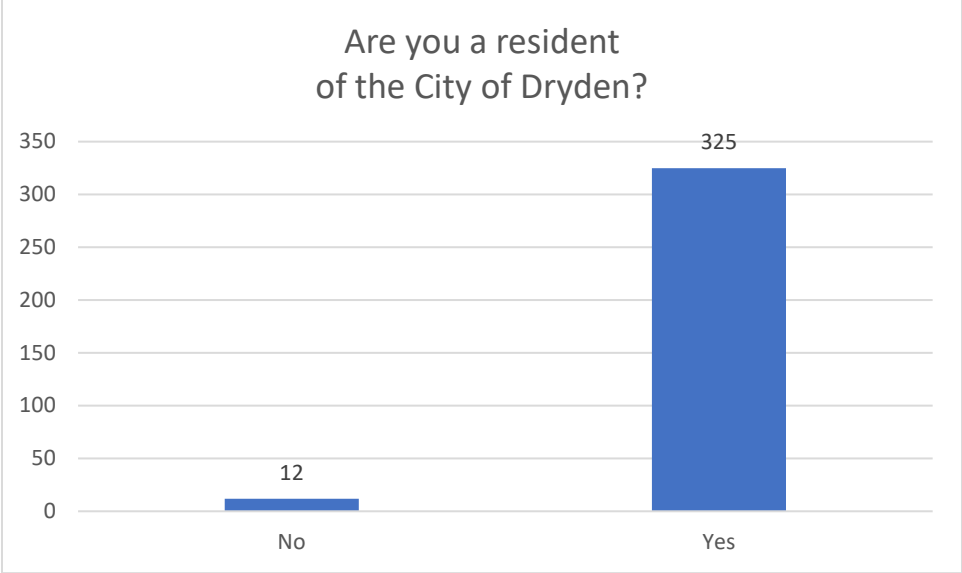

Public Survey Results for the 2020/2021 Police Costing Review

Question 1

Question 2

Question 3

Question 4

Question 5

Question 6

Question 7