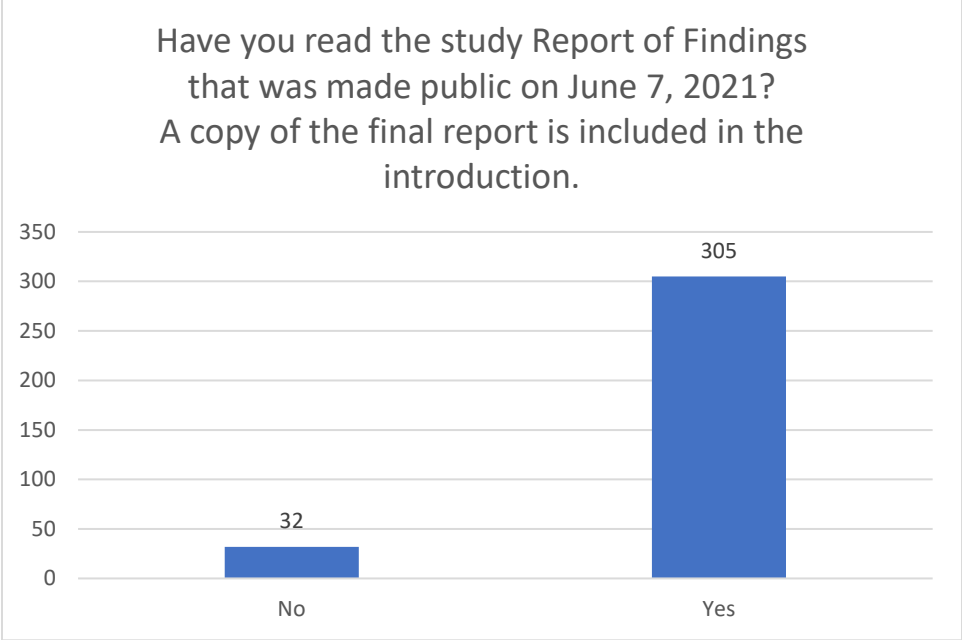

Public Survey Results for the 2020/2021 Police Costing Review

Question 1

Question 2

Question 3

Question 4

Question 5

Question 6

Question 7