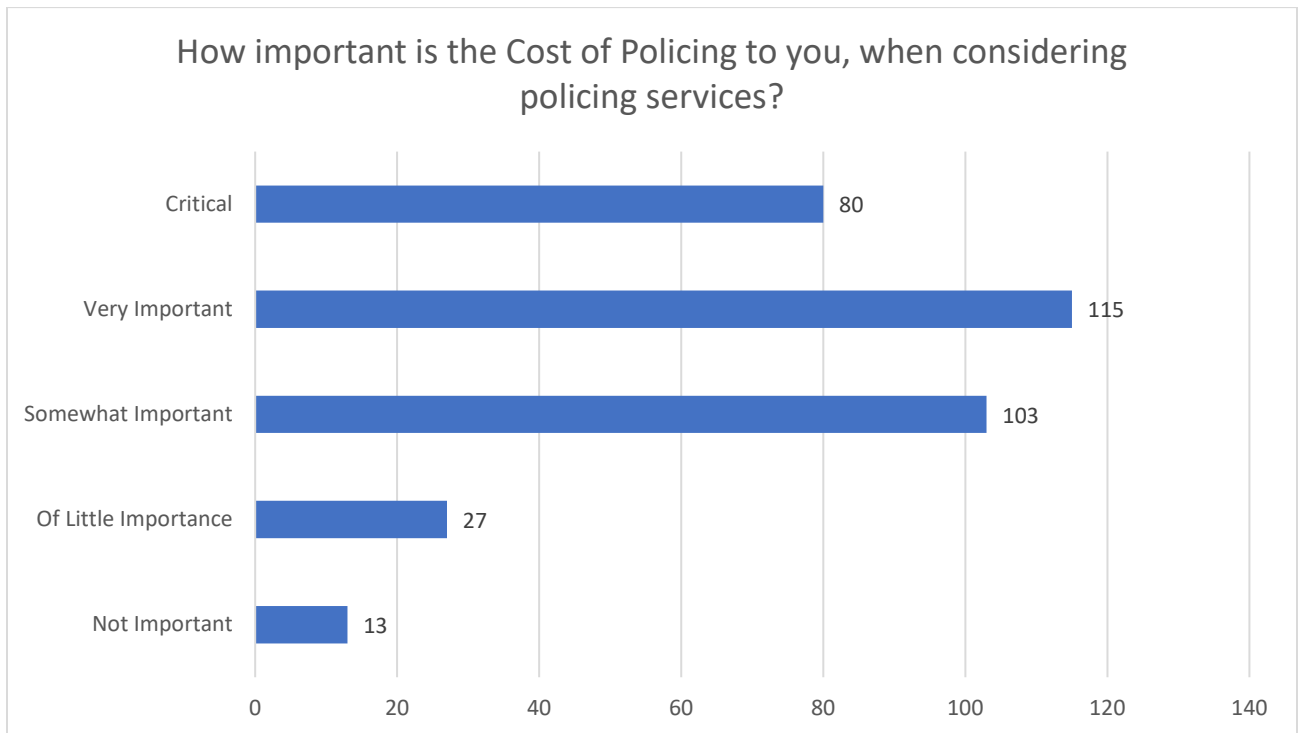

Public Survey Results for the 2020/2021 Police Costing Review

Question 1

Question 2

Question 3

Question 4

Question 5

Question 6

Question 7