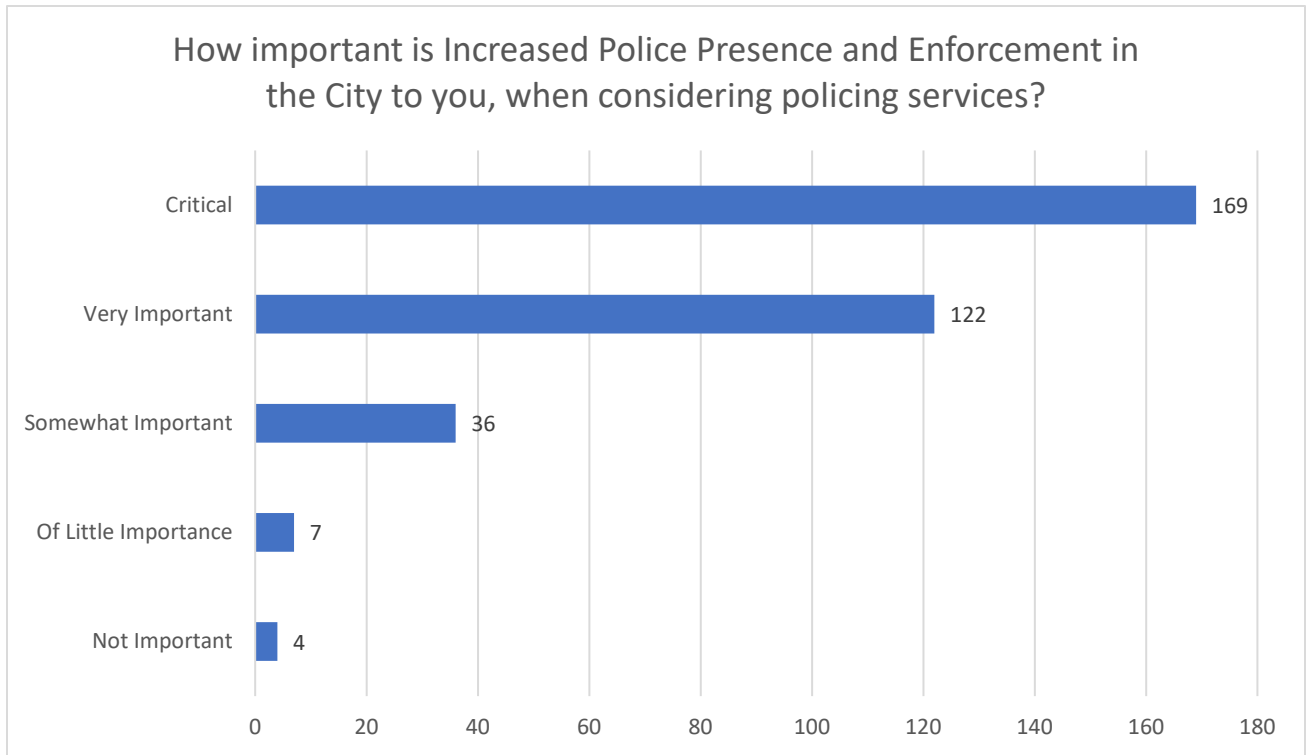

Public Survey Results for the 2020/2021 Police Costing Review

Question 1

Question 2

Question 3

Question 4

Question 5

Question 6

Question 7