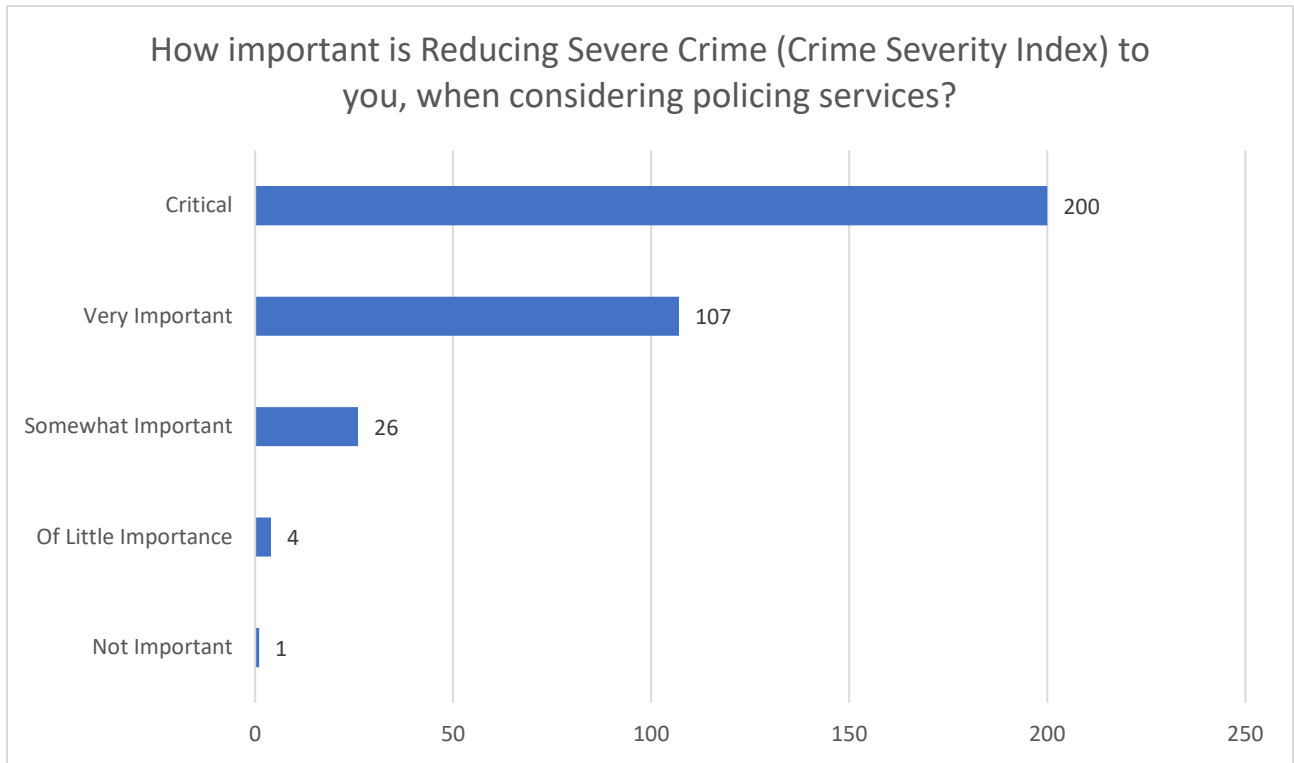

Public Survey Results for the 2020/2021 Police Costing Review

Question 1

Question 2

Question 3

Question 4

Question 5

Question 6

Question 7