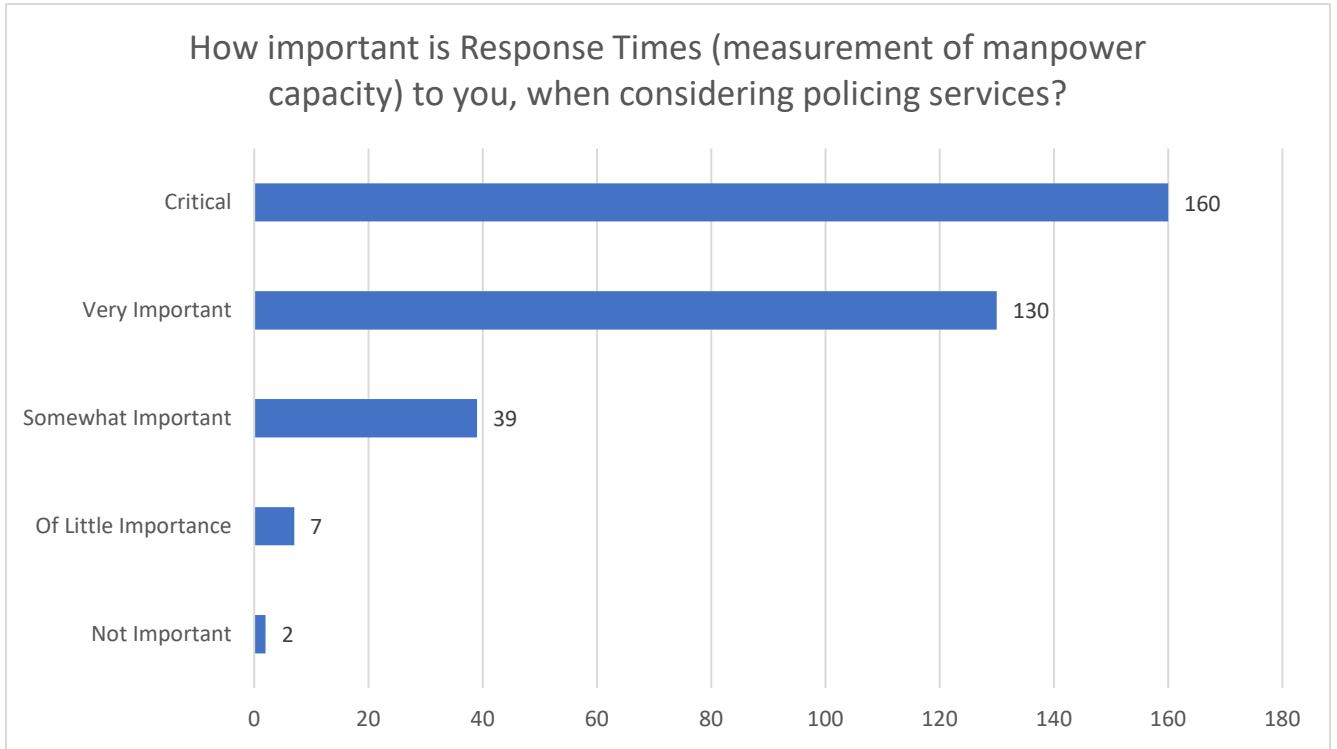

Public Survey Results for the 2020/2021 Police Costing Review

Question 1

Question 2

Question 3

Question 4

Question 5

Question 6

Question 7