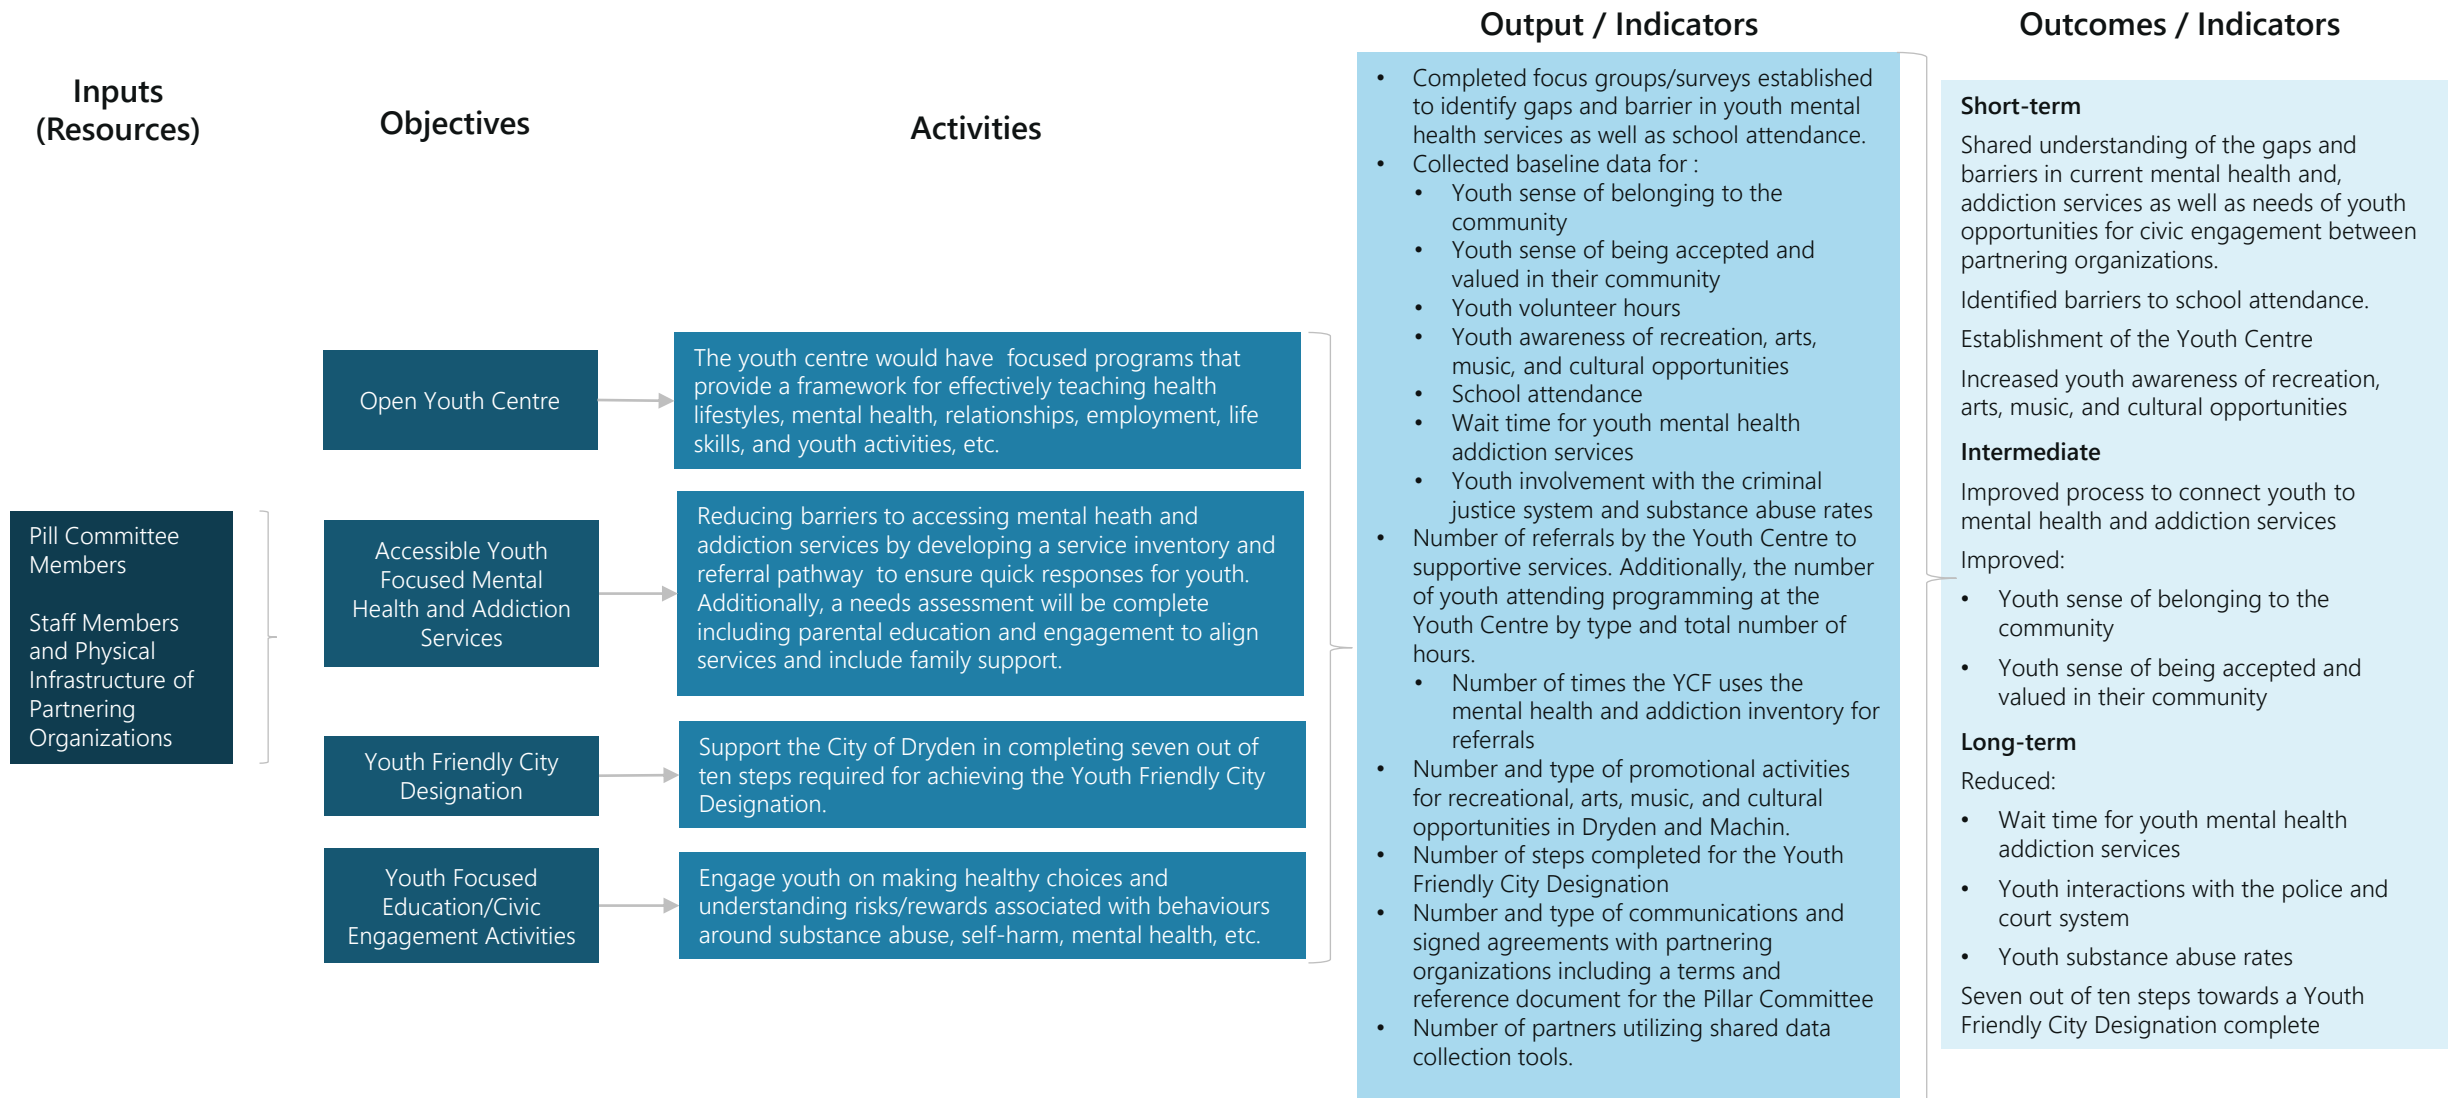

Logic Models

Community Safety & Well-Being Plan
City of Dryden and Municipality of Machin

July 2021

Treatment Logic Model

Social Development Logic Model

Supporting Our Youth Logic Model

Prevention/Education Logic Model