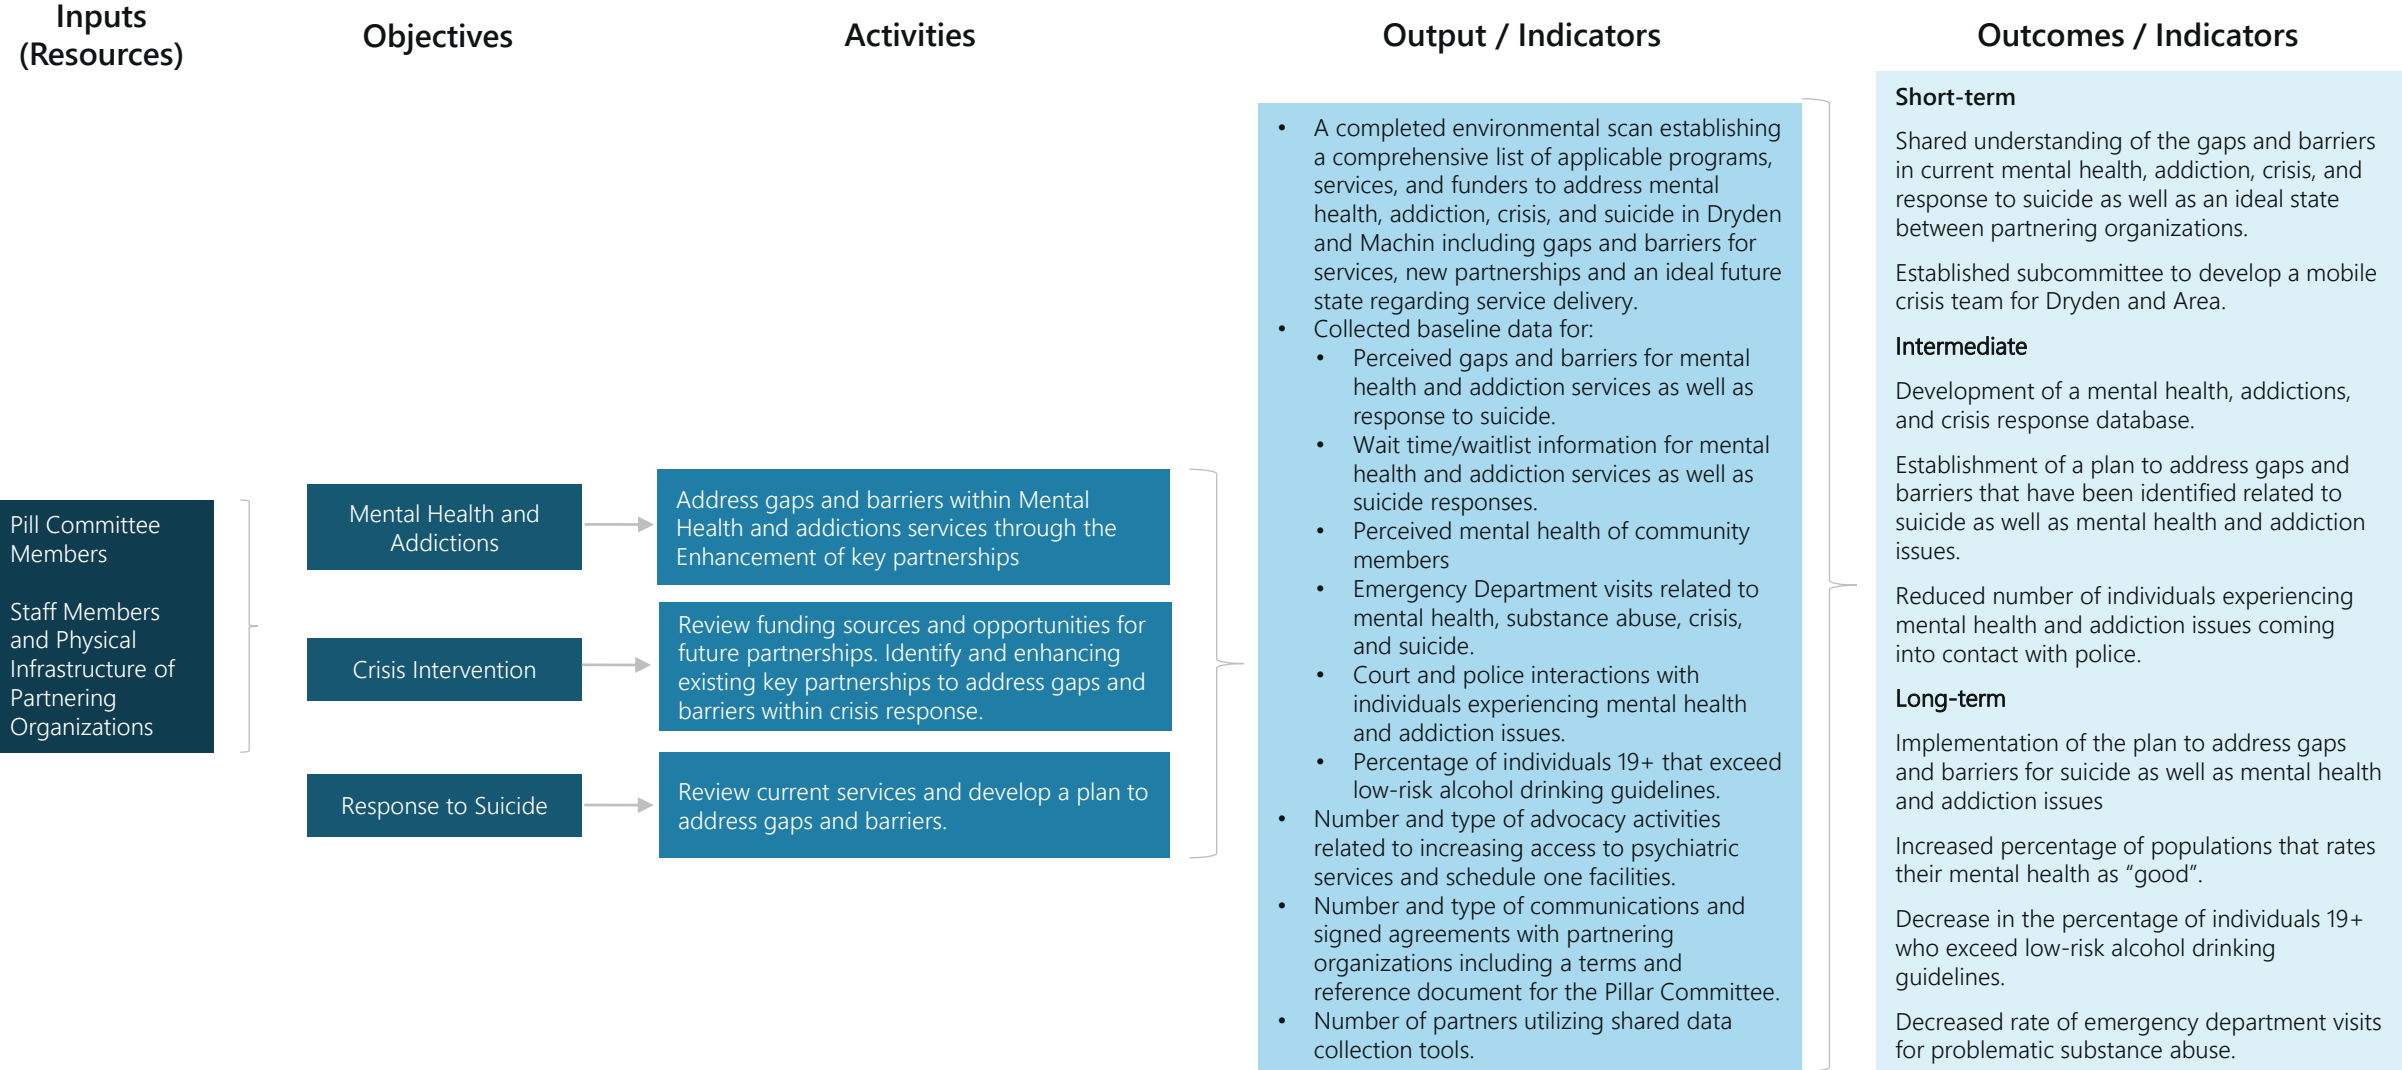

Logic Models

Community Safety & Well-Being Plan
City of Dryden and Municipality of Machin

July 2021

Treatment Logic Model

Social Development Logic Model

Supporting Our Youth Logic Model

Prevention/Education Logic Model