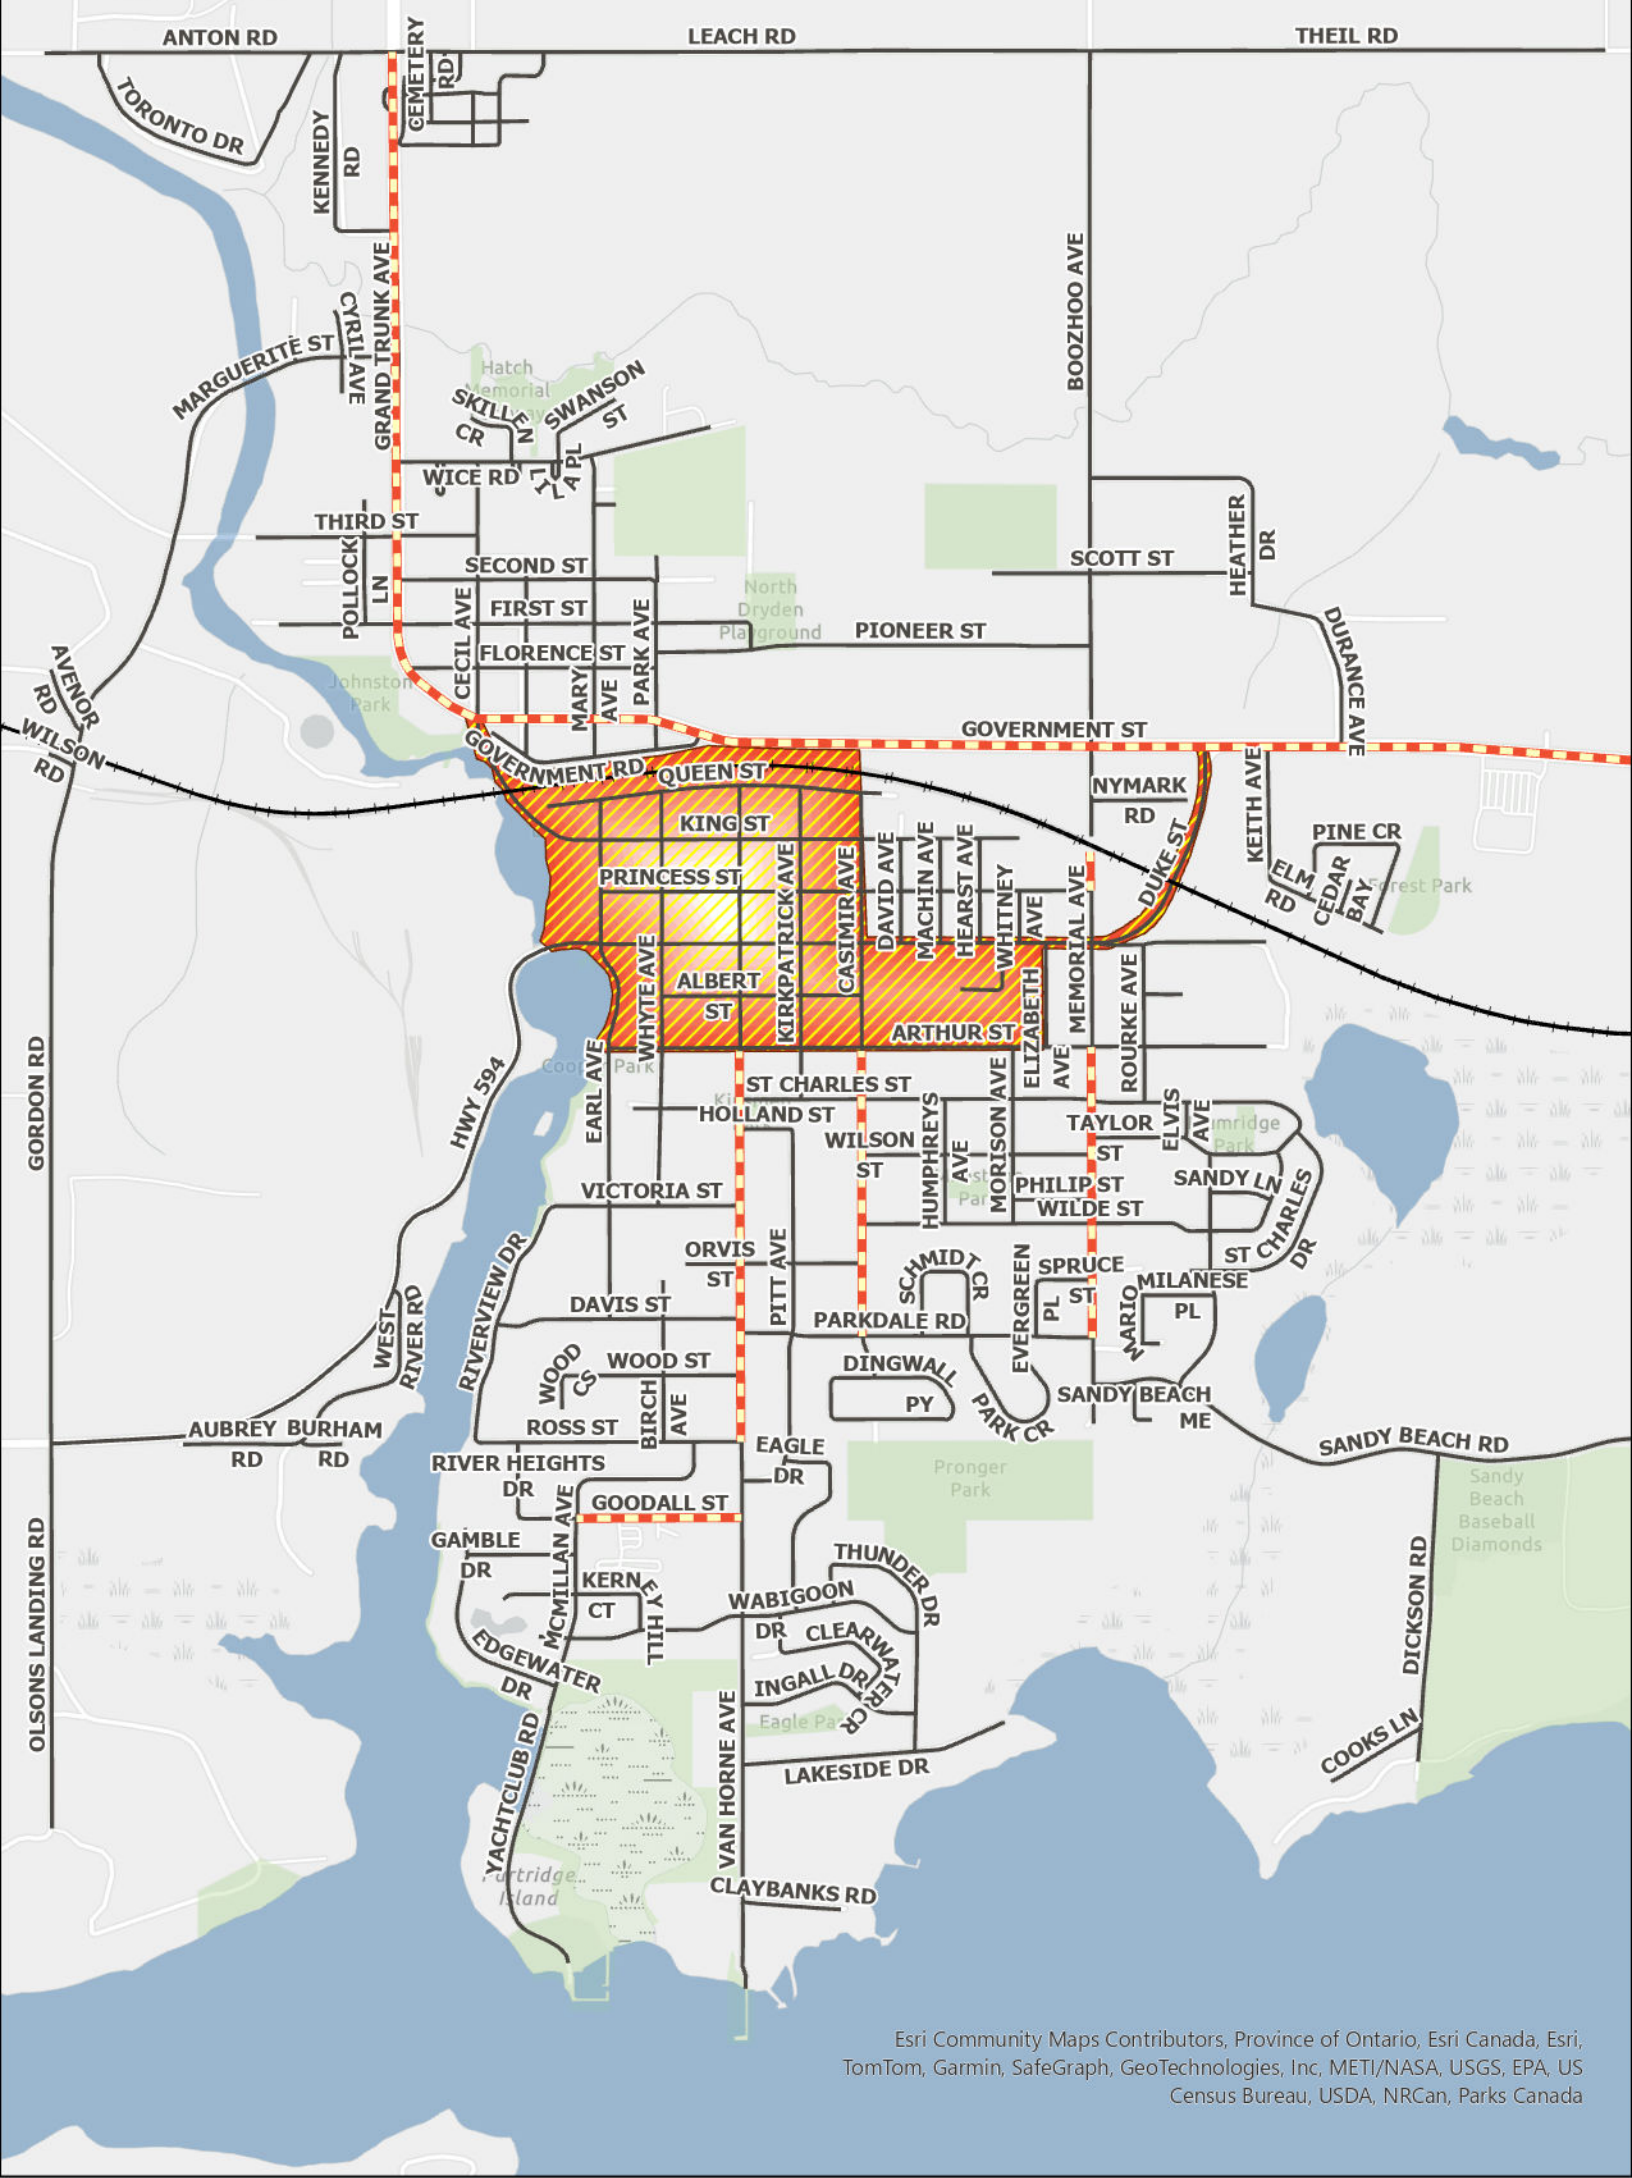

The City of Dryden

ATV Operation Map By-Law 4095-2013

Esri Community Maps Contributors, Province of Ontario, Esri Canada, Esri, TomTom, Garmin, SafeGraph, GeoTechnologies, Inc, METI/NASA, USGS, EPA, US Census Bureau, USDA, NRCAN, Parks Canada

ATV operation prohibited within the limits of the City of Dryden between 11:00PM and 6:00AM.
 ATVs are not to be operated at speeds in excess of 20 Kilometers per hour.

Right Angle Crossing Only:
 Except to Cross at Right angle,
 no person shall operate an
 ATV upon these roadways

No Travel Zone:
 No Travel upon any Roadway
 within this area

All data, information, and maps are provided "as is" without warranties of any kind and should be used for reference purposes only. The author makes no warranties, express or implied, as to the use of information obtained from this product.