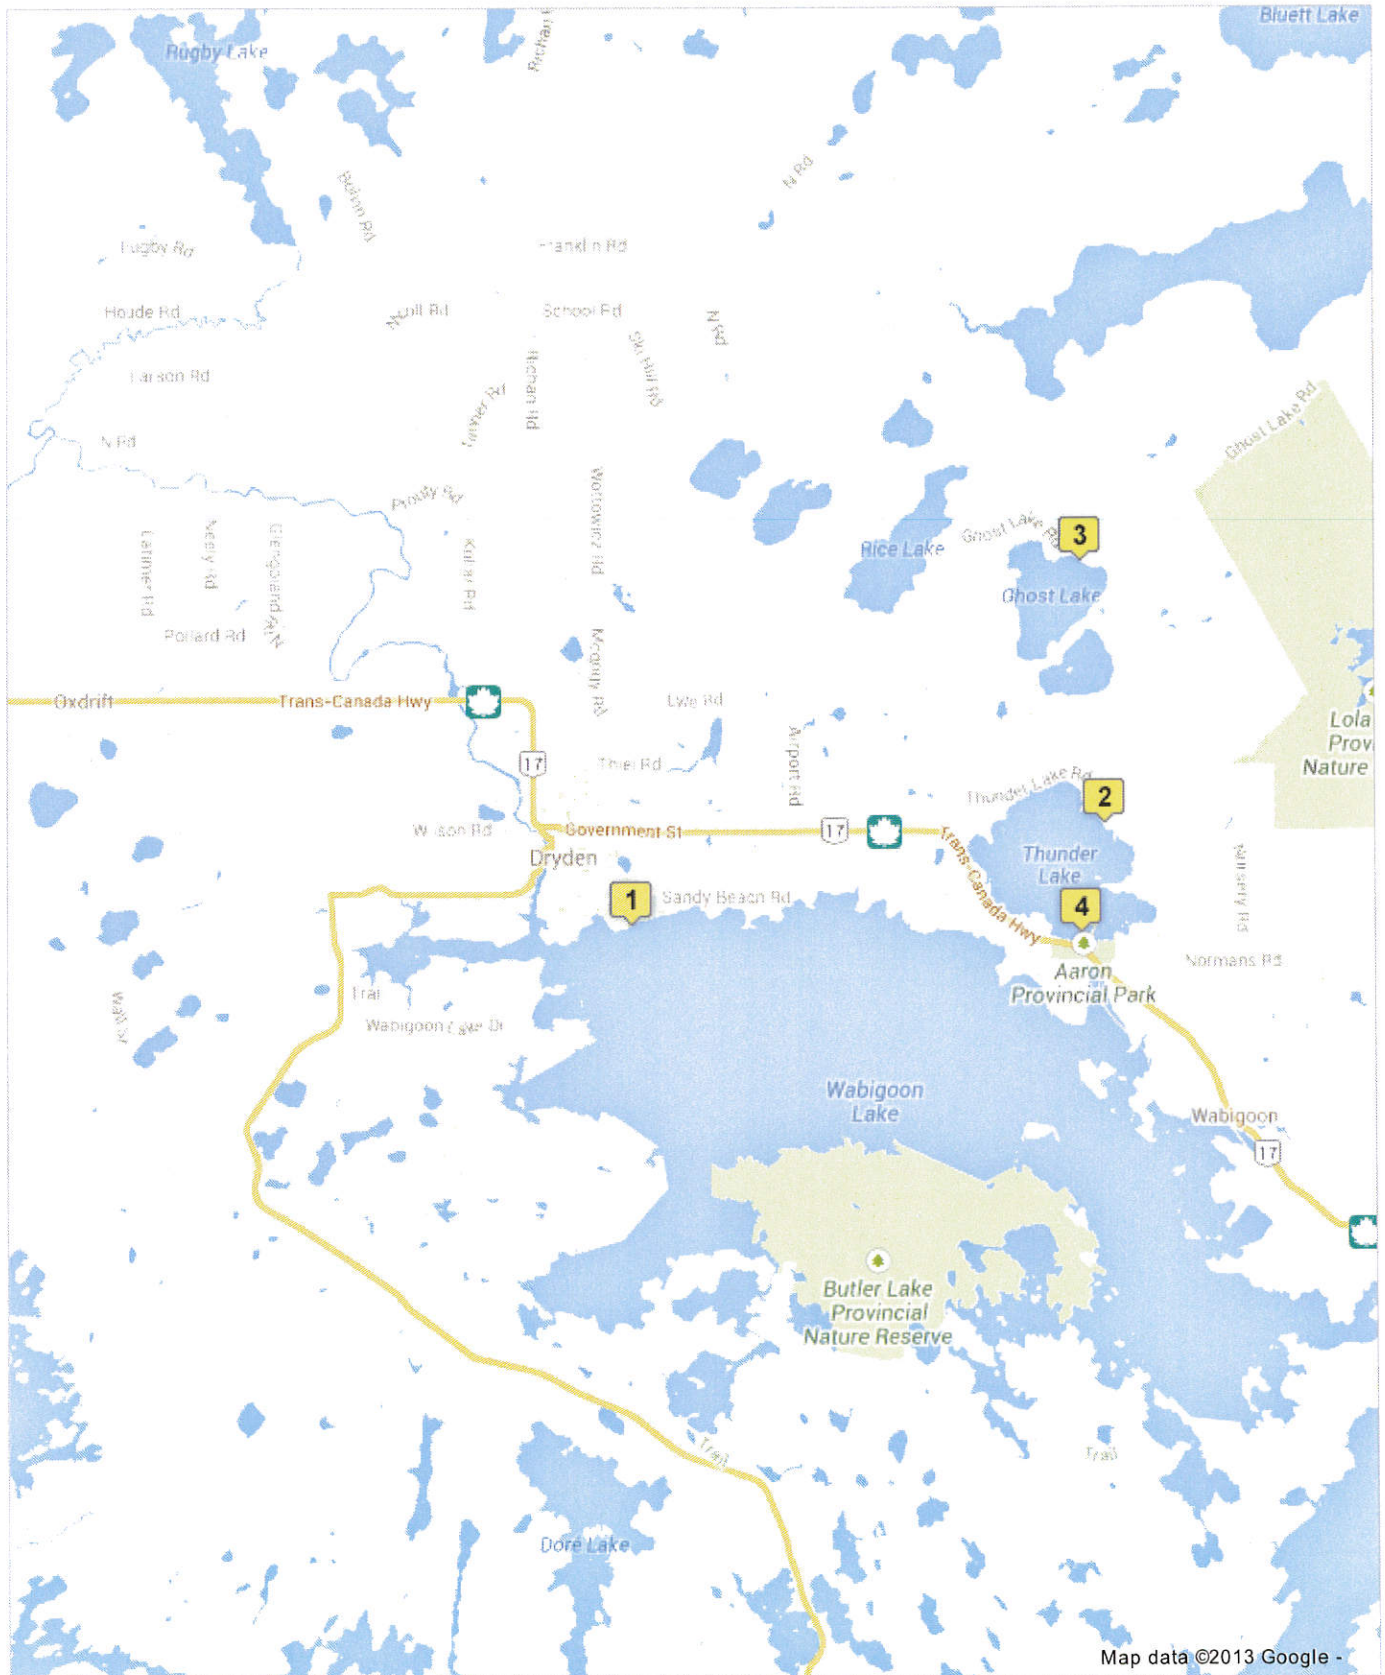

To see all the details that are visible on the screen, use the "Print" link next to the map.

Map data ©2013 Google -

Beaches

Public · 8 view s

Created on Jul 30, 2010 · By [tourism](#) · Updated Jun 30, 2011

0

- 1** Sandy Beach
Parking Area Coordinates: N 49° 46.109 W 092° 50.918
- 2** Johnsons Beach
Coordinates: Latitude. 49.787544176°, Longitude. 92.648912399°
- 3** Ghost Lake Beach
- 4** Aaron Park Beach
Coordinates : Latitude: 49.759, Longitude: -92.653