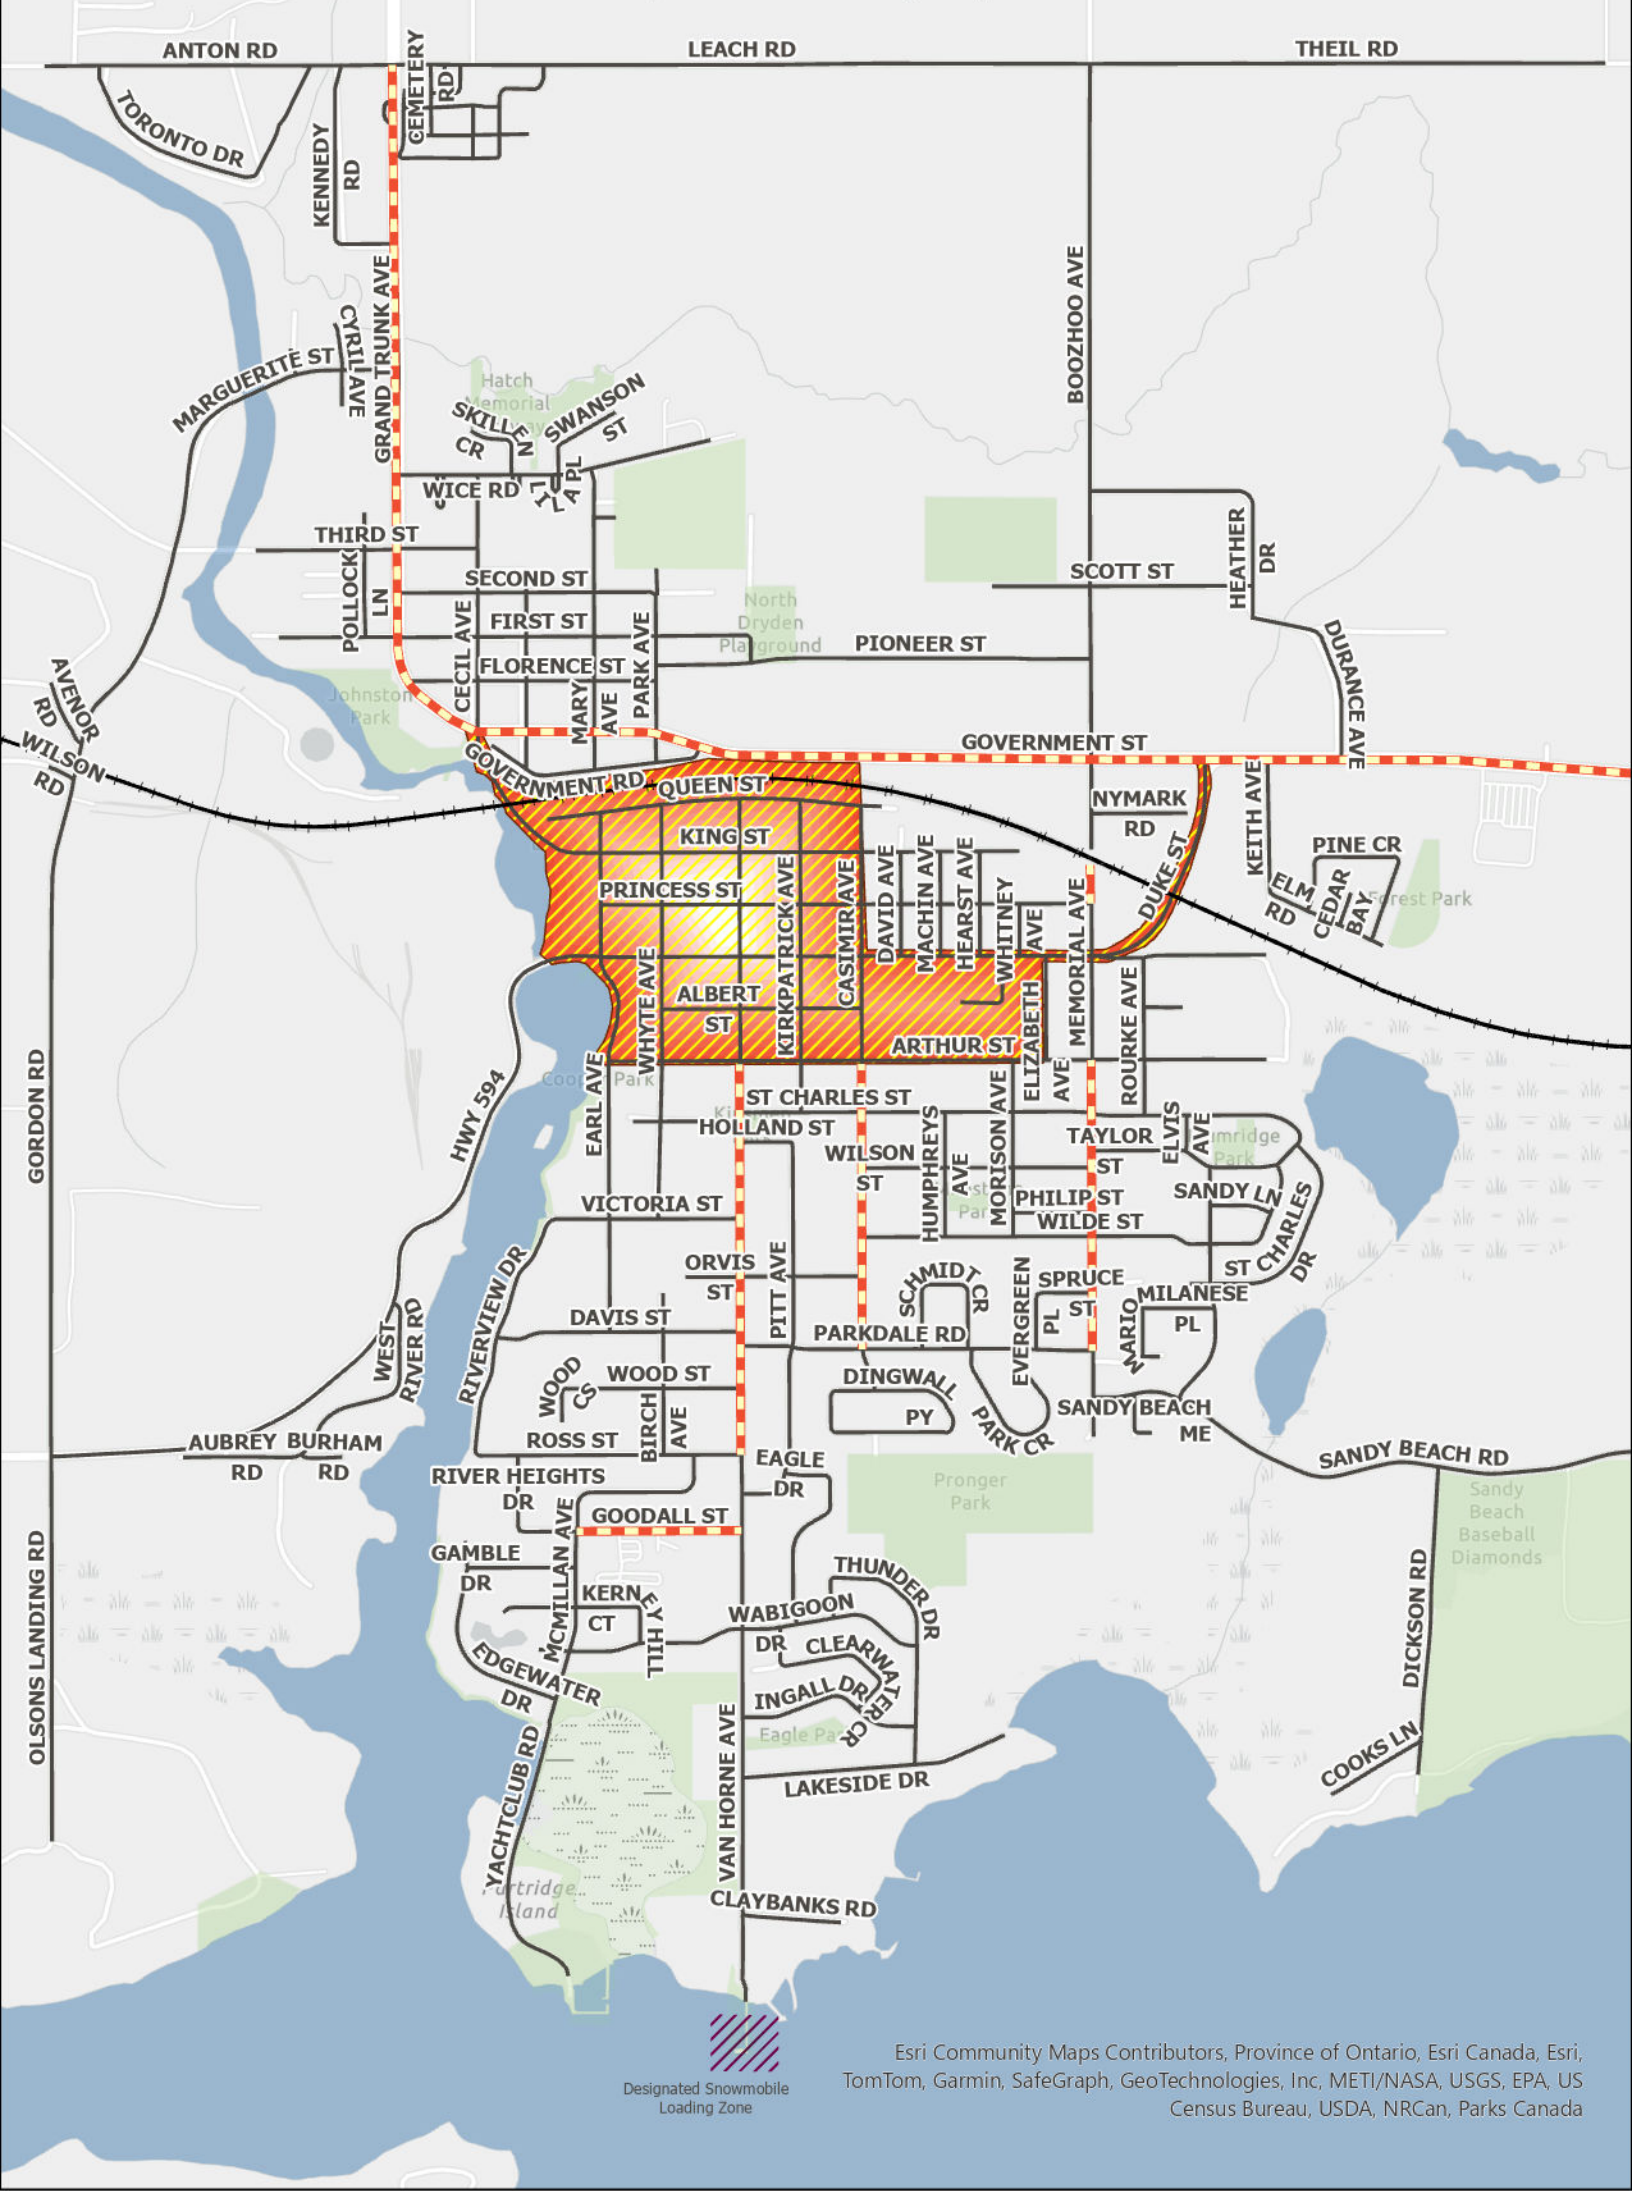

The City of Dryden

Snowmobile Operation Map By-Law 2348-95

Esri Community Maps Contributors, Province of Ontario, Esri Canada, Esri, TomTom, Garmin, SafeGraph, GeoTechnologies, Inc, METI/NASA, USGS, EPA, US Census Bureau, USDA, NRCAN, Parks Canada

Designated Snowmobile Loading Zone

Snow machine operation prohibited within the limits of the City of Dryden between 1:00AM and 6:00AM. Snow machines are not to be operated at speeds in excess of 20 Kilometers per hour.

Right Angle Crossing Only:
Except to Cross at Right angle,
no person shall operate a
motorized snow vehicle upon
these roadways

No Travel Zone:
No Travel upon any Roadway
within this area