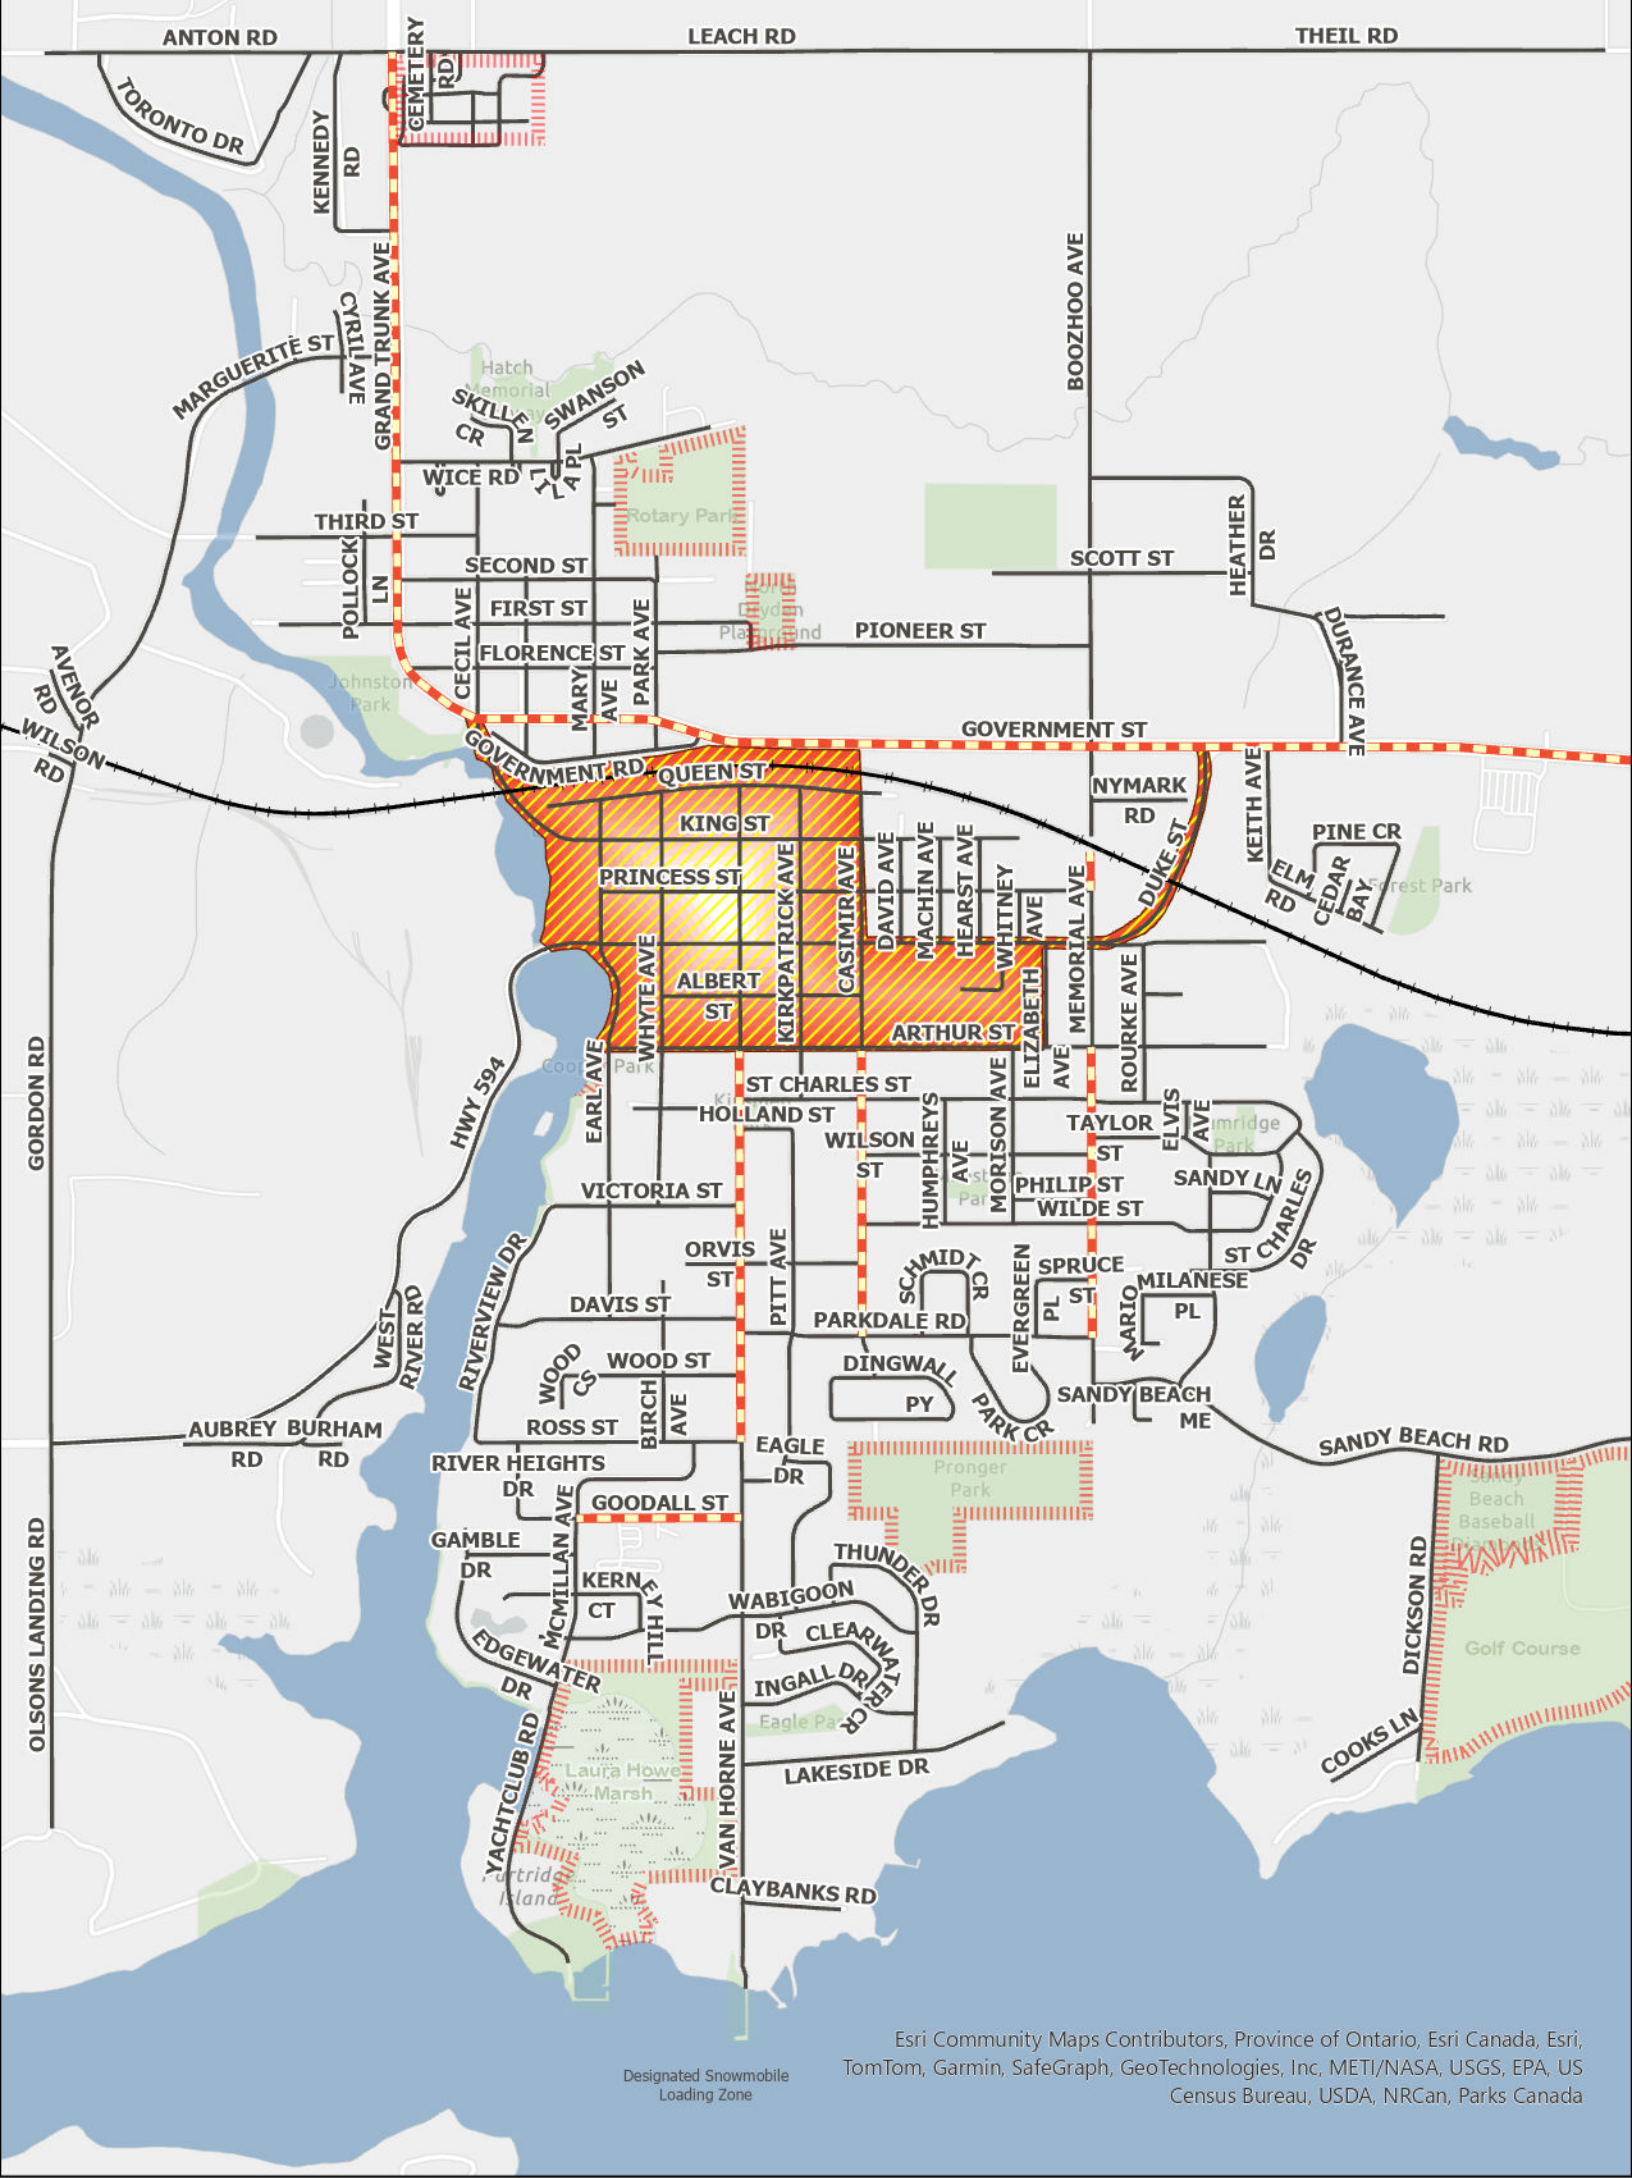

The City of Dryden

Snowmobile Operation Map By-Law 2348-95

Esri Community Maps Contributors, Province of Ontario, Esri Canada, Esri, TomTom, Garmin, SafeGraph, GeoTechnologies, Inc, METI/NASA, USGS, EPA, US Census Bureau, USDA, NRCAN, Parks Canada

Designated Snowmobile Loading Zone

Snow machine operation prohibited within the limits of the City of Dryden between 1:00AM and 6:00AM. Snow machines are not to be operated at speeds in excess of 20 Kilometers per hour.

Right Angle Crossing Only:
Except to Cross at Right angle,
no person shall operate a snow machine upon these roadways

-  No Travel Zone: No Travel upon any Roadway within this area
-  No Travel Zone: No Travel within this area