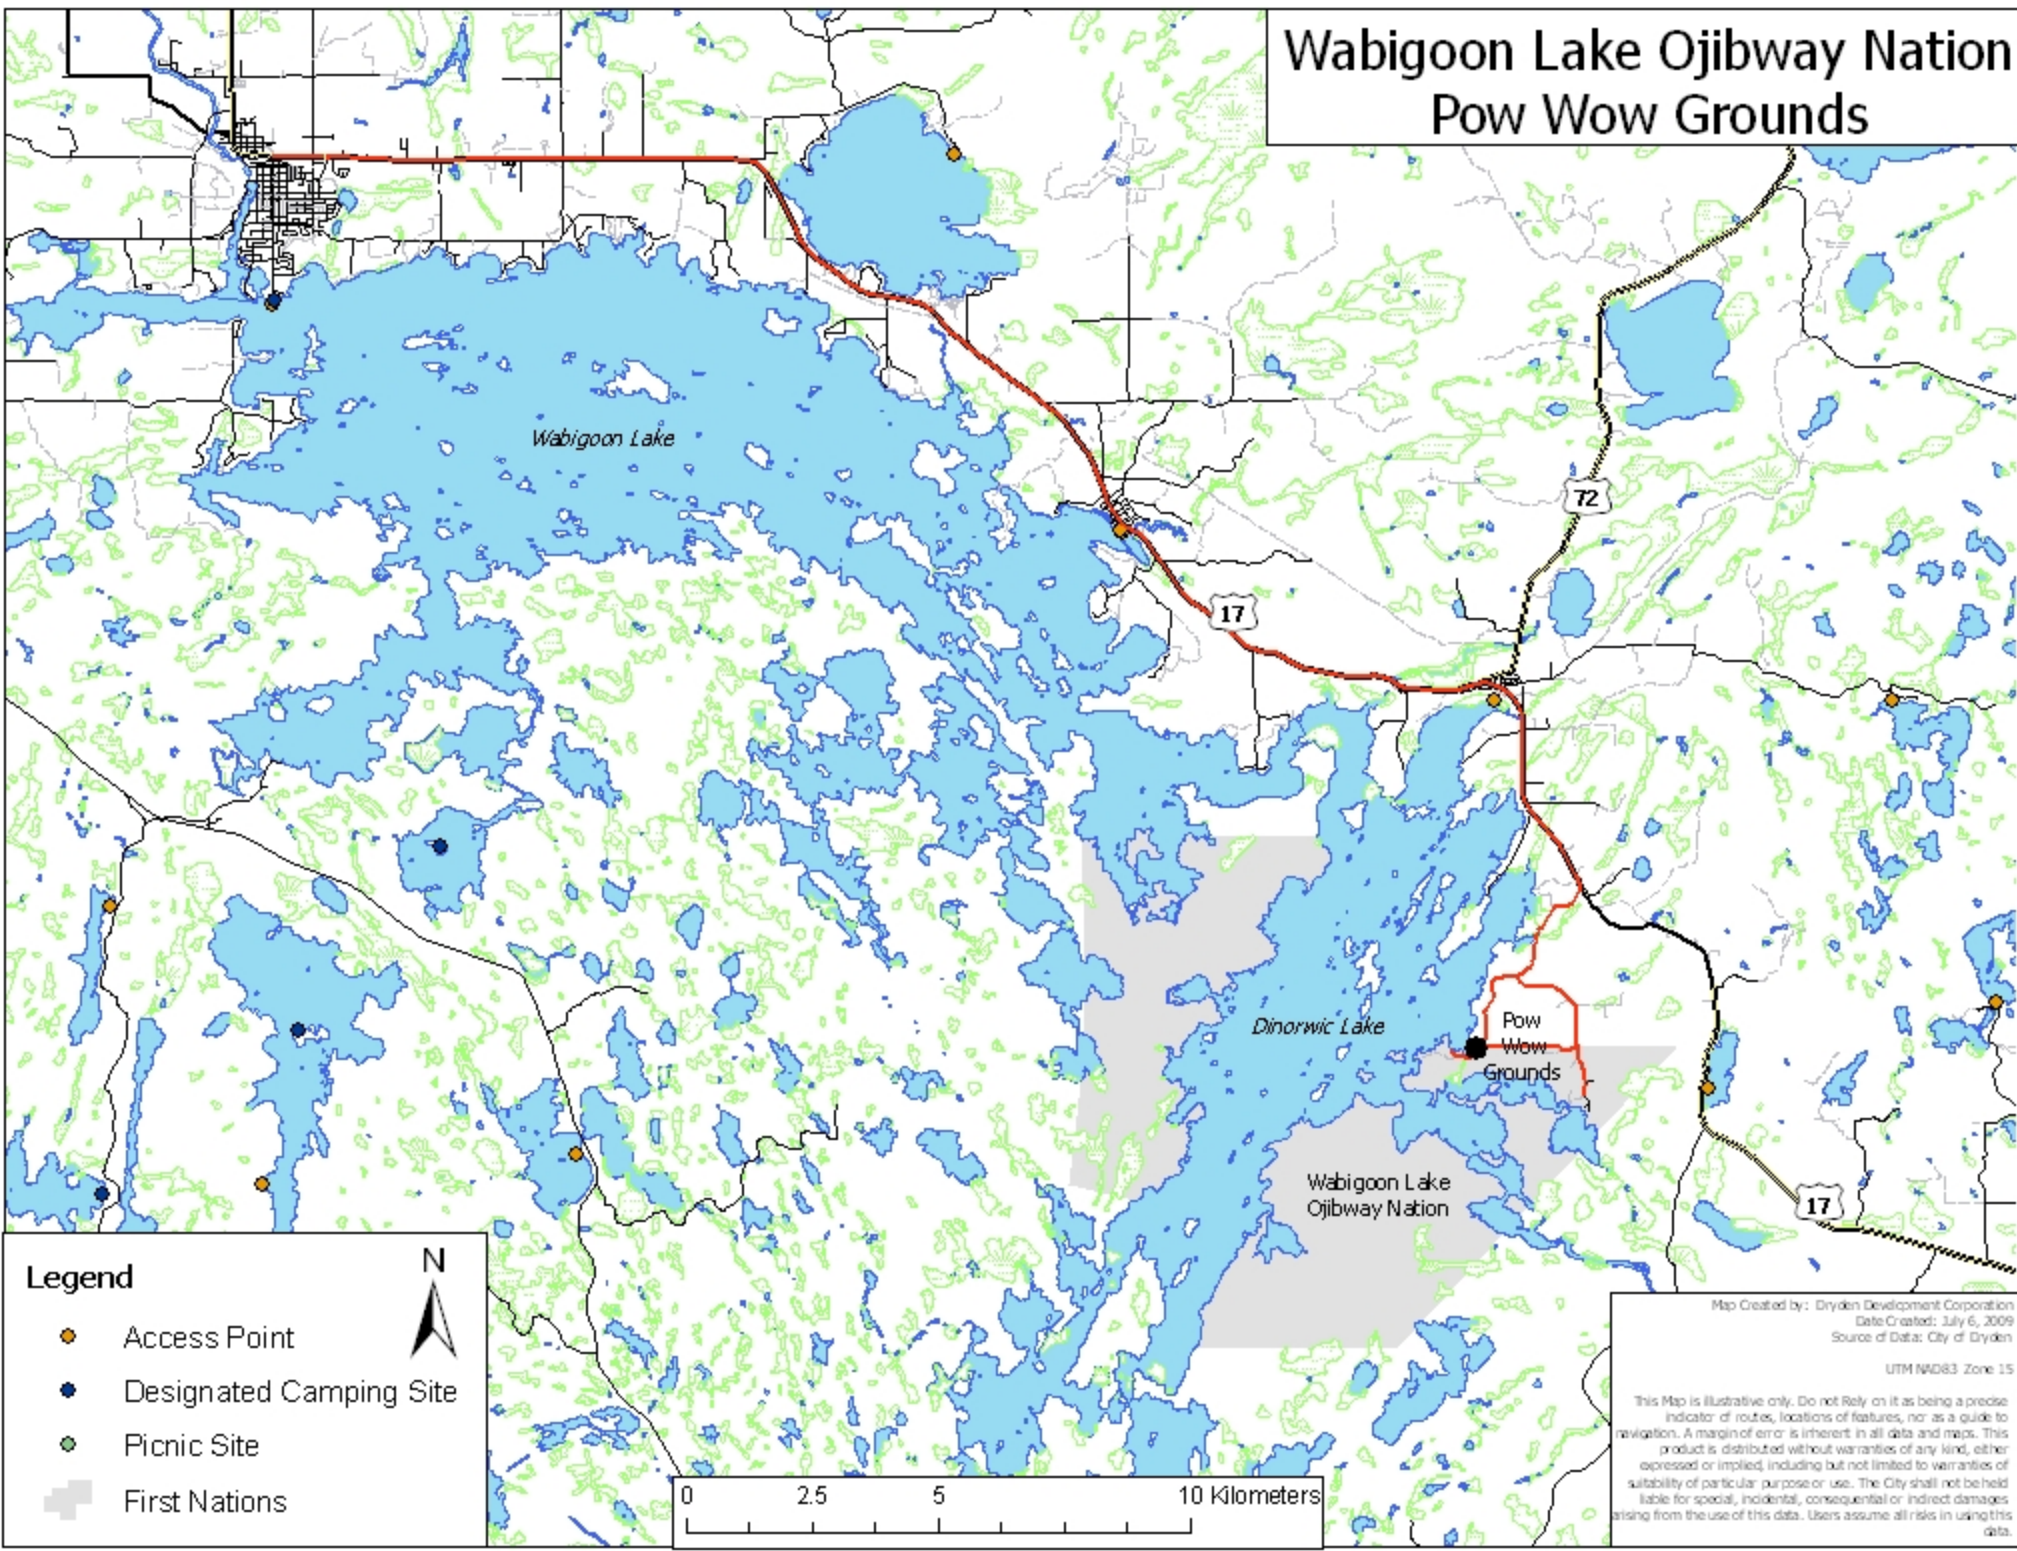

Wabigoon Lake Ojibway Nation Pow Wow Grounds

Legend

- Access Point
- Designated Camping Site
- Picnic Site
- First Nations

Map Created by: Dryden Development Corporation
Date Created: July 6, 2009
Source of Data: City of Dryden
UTM NAD83 Zone 15
This Map is illustrative only. Do not rely on it as being a precise indicator of routes, locations of features, nor as a guide to navigation. A margin of error is inherent in all data and maps. This product is distributed without warranties of any kind, either expressed or implied, including but not limited to warranties of suitability of particular purpose or use. The City shall not be held liable for special, incidental, consequential or indirect damages arising from the use of this data. Users assume all risks in using this data.